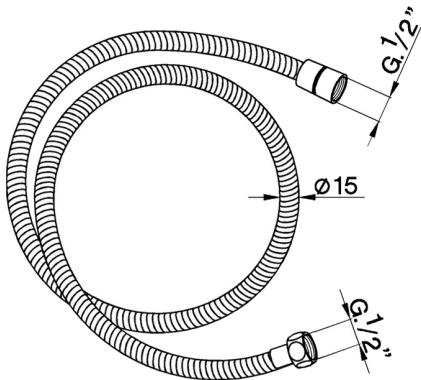

## Flexible hose SHOWER\_05.FD.01.

MODEL **05.FD.01.**

Flexible hose, 150 cm Brass Flexible Hose

AVAILABLE FINISHINGS

**CR** CR Chrome

CHARACTERISTICS

2024-10-22