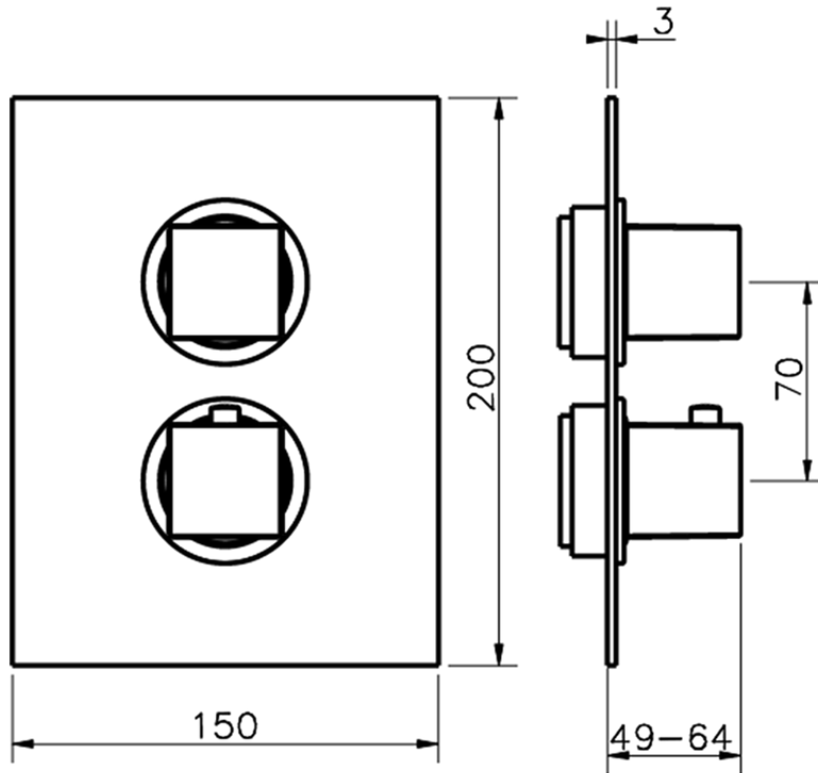

Exposed part for con.thermo.shower valve, 2-outlet NUOVA EGO_NE018100

NE018100

<https://en.huberitalia.com/exposed-part-for-con-thermo-shower-valve-2-outlet-nuova-ego-ne018100>

Piastra/Plate/Plaque/Platte/Placa

2-3mm: XX 25-40 YY 76-91

10 mm: XX 16-31 YY 65-80