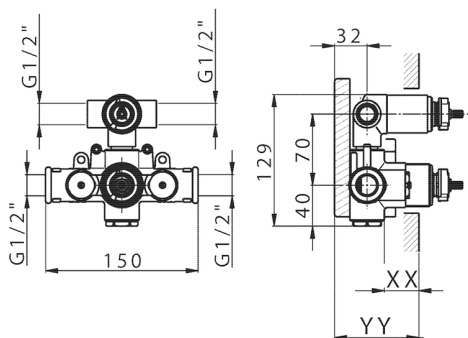

2-outlet Concealed thermostatic shower valve CONCEALED_ZB018101

MODEL **ZB018101**

2-outlet Concealed thermostatic mixer, with 2-outlet diverter, without trim kit

AVAILABLE FINISHINGS

CHARACTERISTICS

Installation	Concealed
Cartridge Spare Parts	24.04A.PP
8x20 Plus P Thermostatic Valve	
Concealed	1

Piastra/Plate/Plaque/Platte/Placa

2-3mm: XX 25-40 YY 76-91

10 mm: XX 16-31 YY 65-80

DeviaStop

The Huber Devia Stop technology allows to adjust the water flow and to direct it to the selected output point (overhead soaker, hand shower, etc).