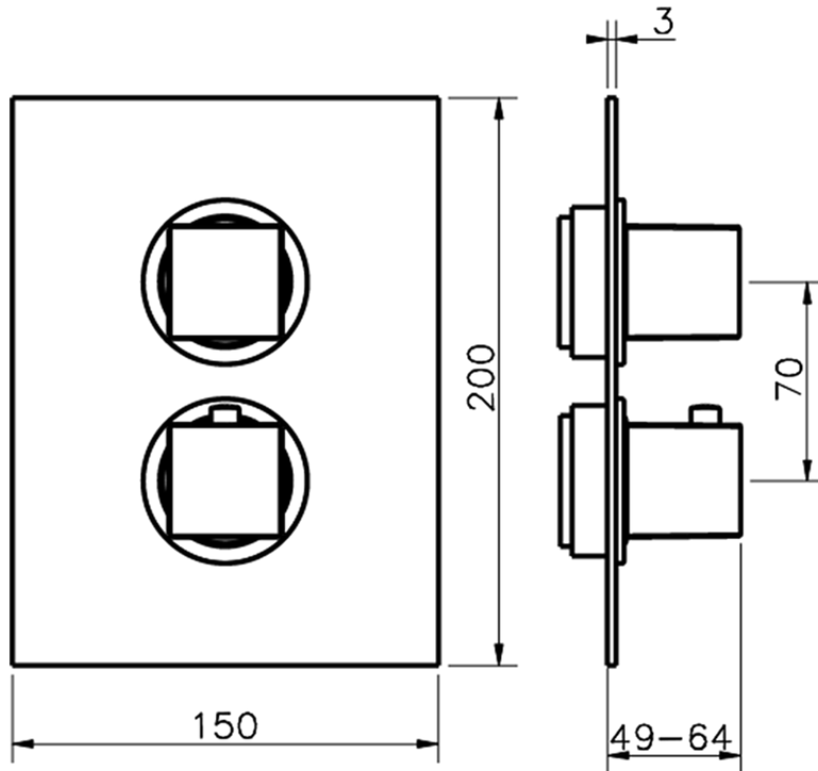

Exposed part for con.thermo.shower valve, 2-outlet NUOVA EGO_NE018100

NE018100

<https://en.huberitalia.com/exposed-part-for-con-thermo-shower-valve-2-outlet-nuova-ego-ne018100>

Piastra/Plate/Plaque/Platte/Placa

2-3mm: XX 25-40 YY 76-91

10 mm: XX 16-31 YY 65-80