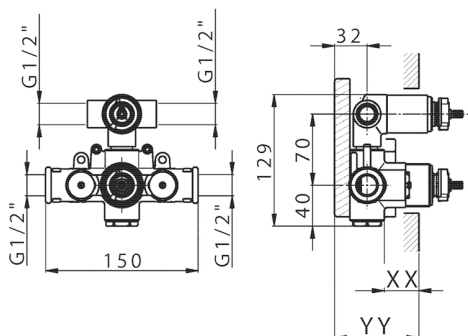

## 2-outlet Concealed thermostatic shower valve CONCEALED\_ZB018101

MODEL **ZB018101**

2-outlet Concealed thermostatic mixer, with 2-outlet diverter, without trim kit

AVAILABLE FINISHINGS

**04** 04 Without finishing

CHARACTERISTICS

Installation **Concealed**

Cartridge Spare Parts **24.04A.PP**

**8x20 Plus P Thermostatic Valve**

Concealed **1**

Piastra/Plate/Plaque/Platte/Placa

2-3mm: XX 25-40 YY 76-91

10 mm: XX 16-31 YY 65-80