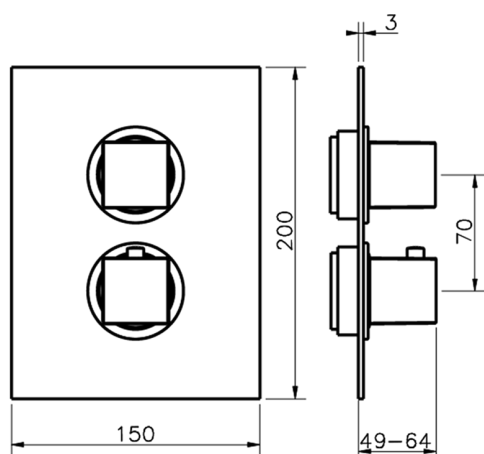

CHARACTERISTICS

Installation **Concealed**
Required concealed parts **ZB018101**

Thermostatic

The Huber thermostatic is your personal water manager, helping you to handle, control and save water and energy.