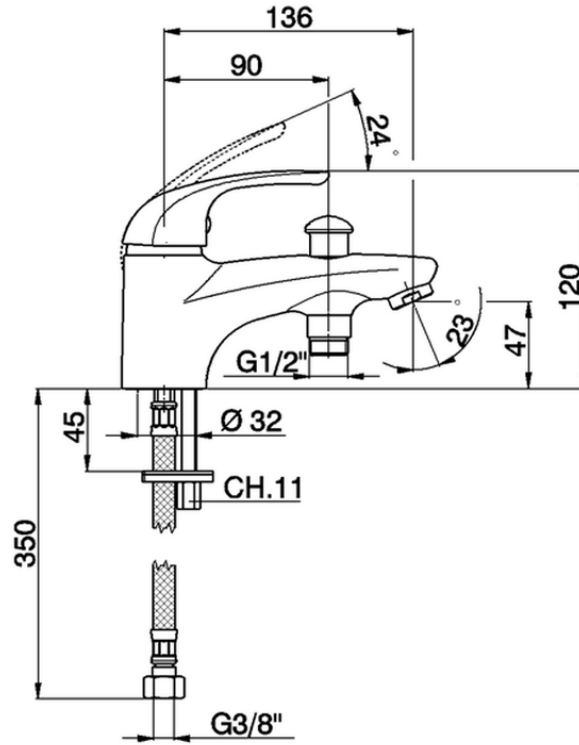

Deck mounted single lever bath mixer NORMA\_NM000183

NM000183

<https://en.huberitalia.com/deck-mounted-single-lever-bath-mixer-norma-nm000183>

2024-12-18