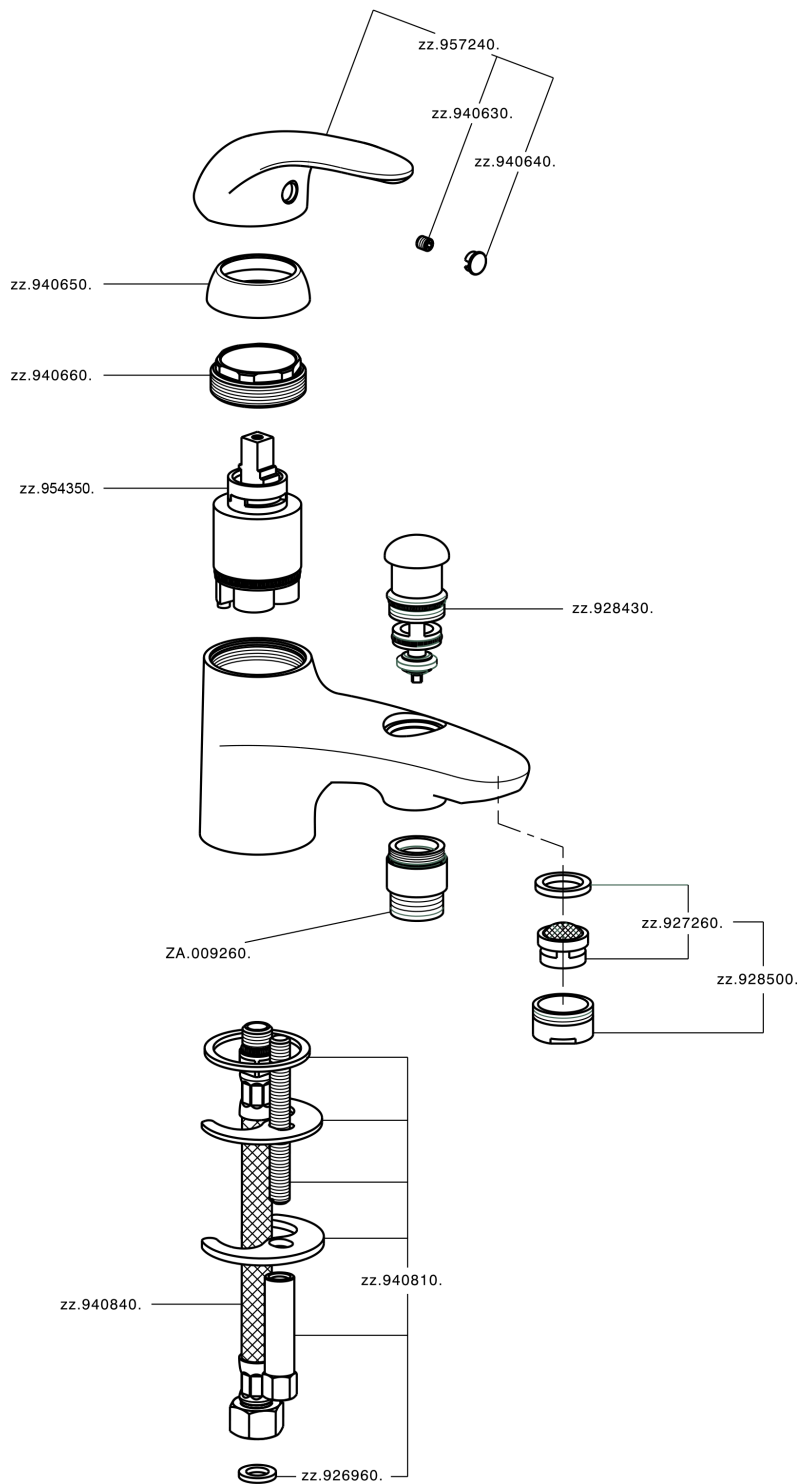

Deck mounted single lever bath mixer NORMA_NM000183

NM000183

<https://en.huberitalia.com/deck-mounted-single-lever-bath-mixer-norma-nm000183>

2024-12-19