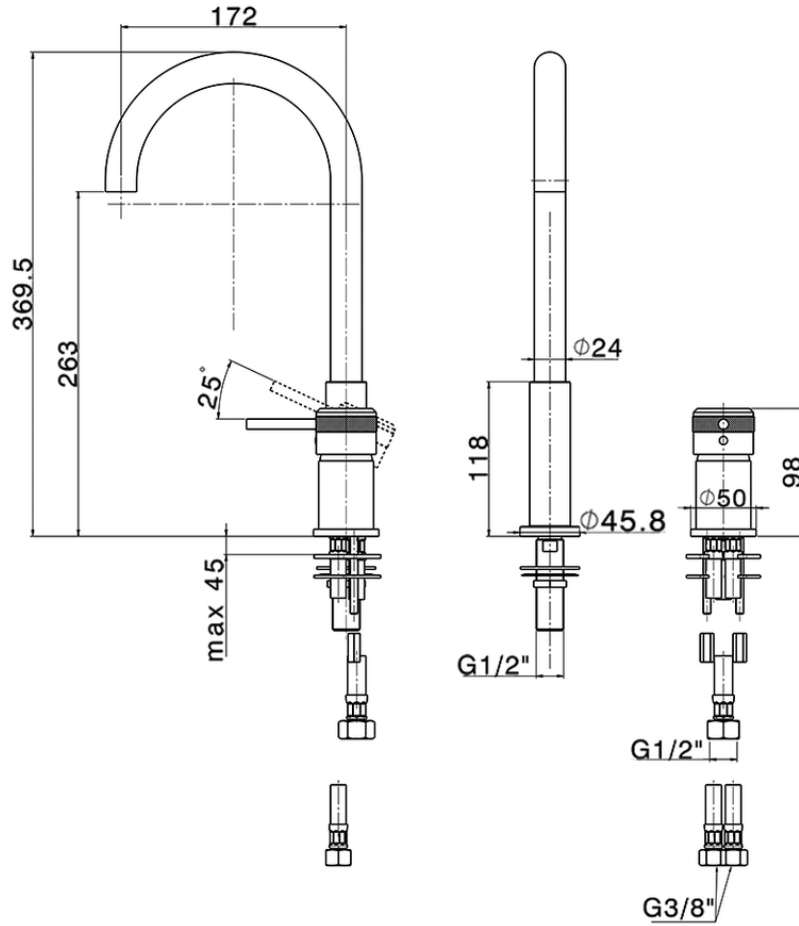

Single lever 2-holes washbasin mixer CHRONOS\_CR006510

CR006510

<https://en.huberitalia.com/single-lever-2-holes-washbasin-mixer-chronos-cr006510>

2024-11-21