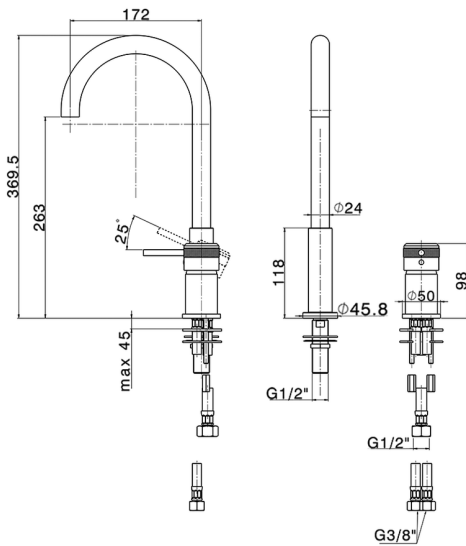

## Single lever 2-holes washbasin mixer CHRONOS\_CR006510

MODEL **CR006510**

Single lever 2-holes washbasin mixer, without automatic pop-up waste, swivel spout, G.3/8" stainless steel flexible hose

### CHARACTERISTICS

Cartridge Spare Parts **ZZ97179000**

**35 mm Cartridge**

2024-11-21