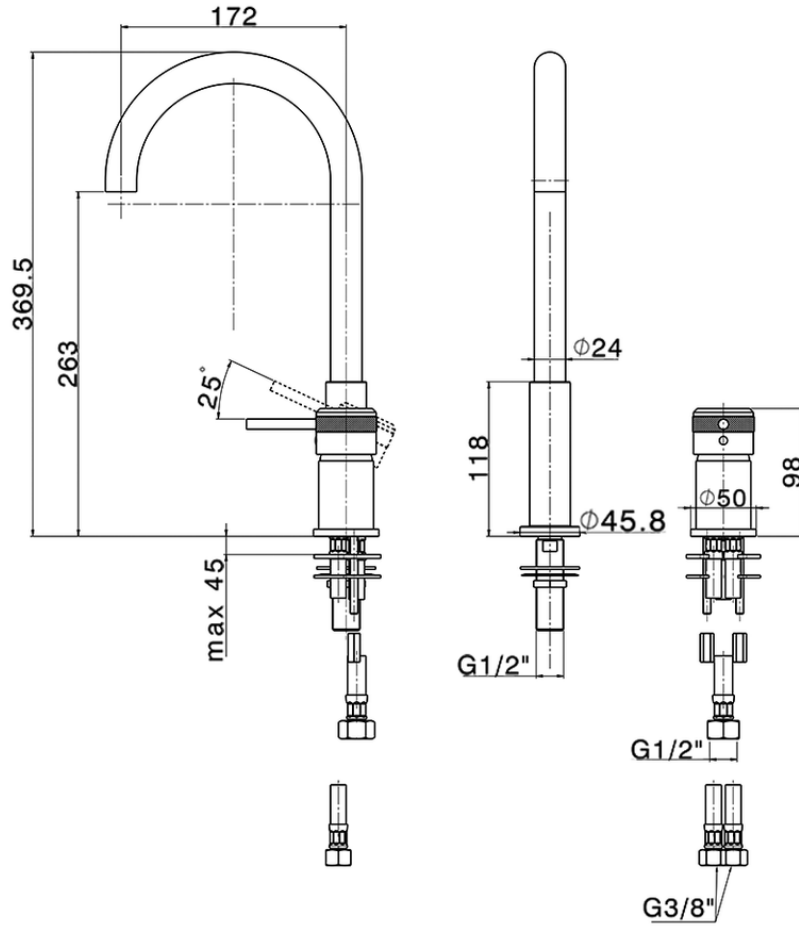

Single lever 2-holes washbasin mixer CHRONOS_CR006510

CR006510

<https://en.huberitalia.com/single-lever-2-holes-washbasin-mixer-chronos-cr006510>

2024-11-21