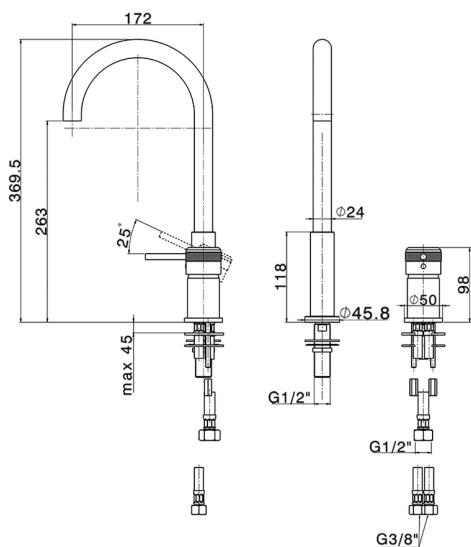

Single lever 2-holes washbasin mixer CHRONOS_CR006510

MODEL **CR006510**

Single lever 2-holes washbasin mixer, without automatic pop-up waste, swivel spout, G.3/8" stainless steel flexible hose

AVAILABLE FINISHINGS

-  **21** 21 Chrome
-  **2F** 2F Brushed Nickel
-  **2Q** 2Q Black Titanium

CHARACTERISTICS

Cartridge Spare Parts **ZZ97179000**

35 mm Cartridge

2024-11-21