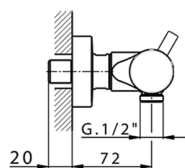

Thermostatic shower mixer NUOVA KIRUNA_K2T01010

MODEL **K2T01010**

Thermostatic shower mixer, without shower set

AVAILABLE FINISHINGS

-  **21** 21 Chrome
-  **26** 26 Old Copper
-  **2F** 2F Brushed Nickel
-  **2W** 2W Brushed Gold
-  **40** 40 Matt Black
-  **4Q** 4Q Matt White

CHARACTERISTICS

Cartridge Spare Parts **24.04A.PP**

8x20 Plus P Thermostatic Valve

Thermostatic

The Huber thermostatic is your personal water manager, helping you to handle, control and save water and energy.