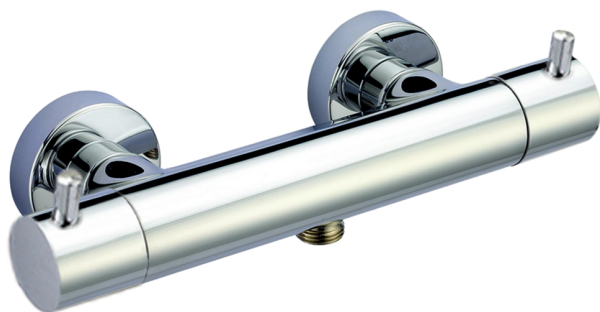

Thermostatic shower mixer NUOVA KIRUNA_K2T01010

MODEL **K2T01010**

Thermostatic shower mixer, without shower set

AVAILABLE FINISHINGS

-  **21** 21 Chrome
-  **26** 26 Old Copper
-  **2F** 2F Brushed Nickel
-  **2W** 2W Brushed Gold
-  **40** 40 Matt Black
-  **4Q** 4Q Matt White

CHARACTERISTICS

Cartridge Spare Parts **24.04A.PP**

8x20 Plus P Thermostatic Valve

Thermostatic

The Huber thermostatic is your personal water manager, helping you to handle, control and save water and energy.