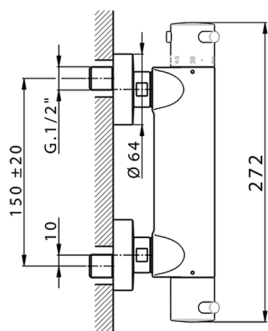

Thermostatic shower mixer NUOVA KIRUNA_K2T01010

MODEL **K2T01010**

Thermostatic shower mixer, without shower set

AVAILABLE FINISHINGS

-  **21** 21 Chrome
-  **26** 26 Old Copper
-  **2F** 2F Brushed Nickel
-  **2W** 2W Brushed Gold
-  **40** 40 Matt Black
-  **4Q** 4Q Matt White

CHARACTERISTICS

Cartridge Spare Parts **24.04A.PP**

8x20 Plus P Thermostatic Valve

Thermostatic

The Huber thermostatic is your personal water manager, helping you to handle, control and save water and energy.