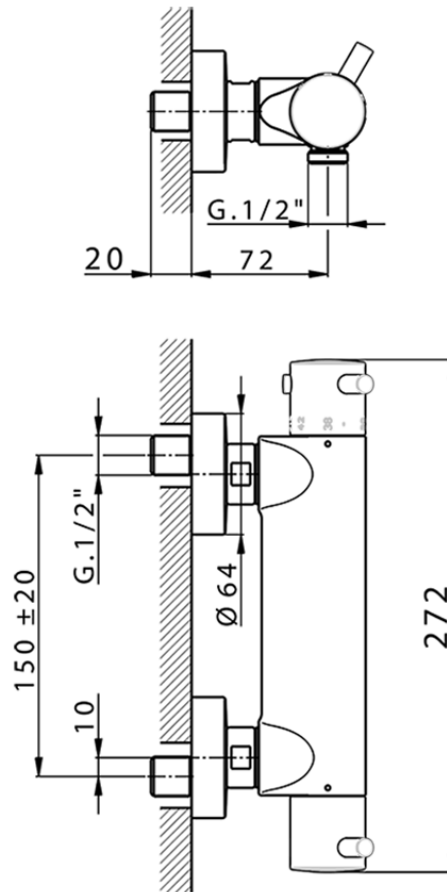

Thermostatic shower mixer NUOVA KIRUNA\_K2T01010

K2T01010

<https://en.huberitalia.com/thermostatic-shower-mixer-nuova-kiruna-k2t01010>

2024-11-15