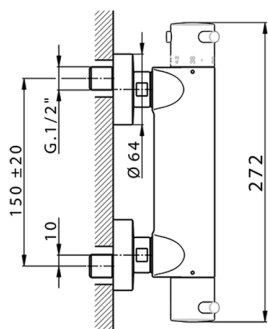

Thermostatic shower mixer NUOVA KIRUNA_K2T01010

MODEL **K2T01010**

Thermostatic shower mixer, without shower set

AVAILABLE FINISHINGS

-  **21** 21 Chrome
-  **26** 26 Old Copper
-  **2F** 2F Brushed Nickel
-  **2W** 2W Brushed Gold
-  **40** 40 Matt Black
-  **4Q** 4Q Matt White

CHARACTERISTICS

Cartridge Spare Parts **24.04A.PP**

8x20 Plus P Thermostatic Valve

Thermostatic

The Huber thermostatic is your personal water manager, helping you to handle, control and save water and energy.