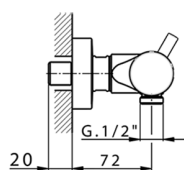

Thermostatic shower mixer NUOVA KIRUNA_K2T01010

MODEL **K2T01010**

Thermostatic shower mixer, without shower set

AVAILABLE FINISHINGS

-  **21** 21 Chrome
-  **26** 26 Old Copper
-  **2F** 2F Brushed Nickel
-  **2W** 2W Brushed Gold
-  **40** 40 Matt Black
-  **4Q** 4Q Matt White

CHARACTERISTICS

Cartridge Spare Parts **24.04A.PP**

8x20 Plus P Thermostatic Valve

Thermostatic

The Huber thermostatic is your personal water manager, helping you to handle, control and save water and energy.