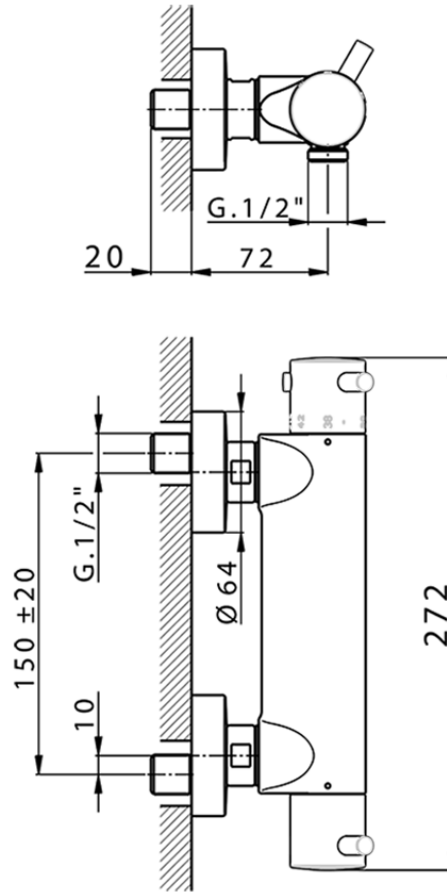

Thermostatic shower mixer NUOVA KIRUNA_K2T01010

K2T01010

<https://en.huberitalia.com/thermostatic-shower-mixer-nuova-kiruna-k2t01010>

2024-11-15