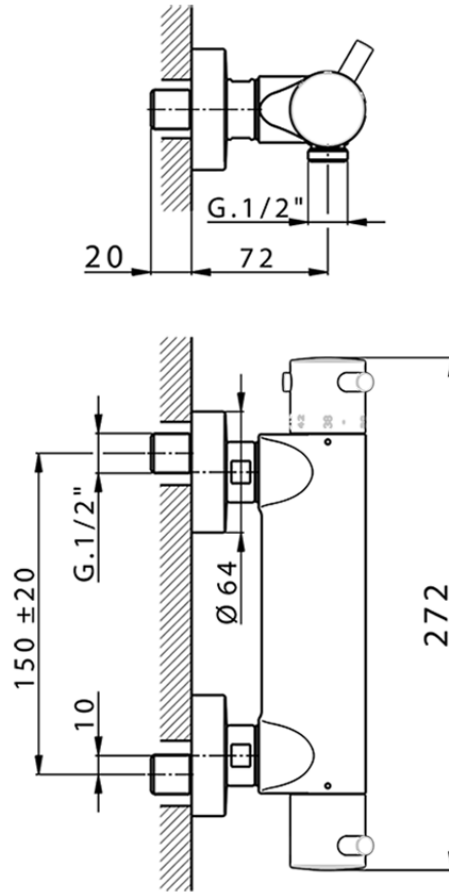

Thermostatic shower mixer NUOVA KIRUNA_K2T01010

K2T01010

<https://en.huberitalia.com/thermostatic-shower-mixer-nuova-kiruna-k2t01010>

2024-11-15