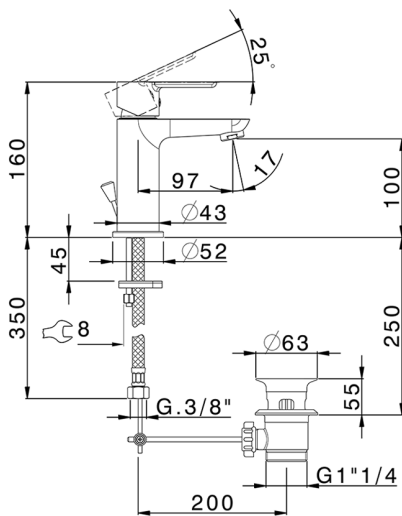

Single lever washbasin mixer

MODEL **ZR000514**

Single lever washbasin mixer, with automatic 1"1/4 automatic pop-up waste, G.3/8" stainless steel flexible hoses

AVAILABLE FINISHINGS

21 21 Chrome

CHARACTERISTICS

Cartridge Spare Parts **ZZ99750000**

35 mm Cartridge

2026-05-25