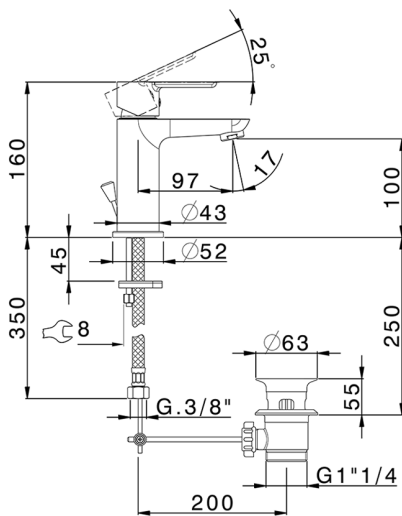

Single lever washbasin mixer

MODEL **ZR000514**

Single lever washbasin mixer, with automatic 1"1/4 automatic pop-up waste, G.3/8" stainless steel flexible hoses

AVAILABLE FINISHINGS

21 21 Chrome

CHARACTERISTICS

Cartridge Spare Parts **ZZ99750000**

35 mm Cartridge

2026-06-26