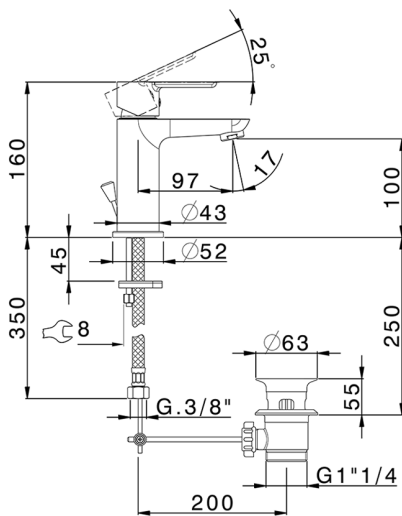

Single lever washbasin mixer

MODEL **ZR000514**

Single lever washbasin mixer, with automatic 1"1/4 automatic pop-up waste, G.3/8" stainless steel flexible hoses

AVAILABLE FINISHINGS

21 21 Chrome

CHARACTERISTICS

Cartridge Spare Parts **ZZ99750000**

35 mm Cartridge

2026-04-06