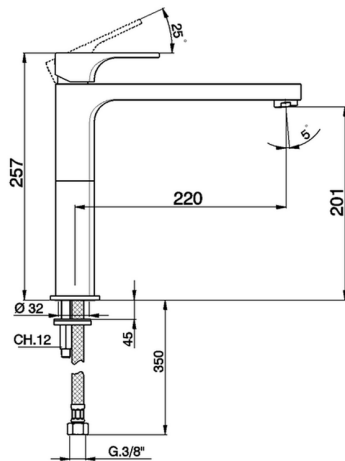

## Single lever sink mixer KITCHEN\_CU100580

MODEL **CU100580**

Single lever sink mixer, swivel spout, G.3/8" stainless steel flexible hoses

### CHARACTERISTICS

Cartridge Spare Parts **ZZ94240000**

**25 mm Cartridge**

2026-05-01