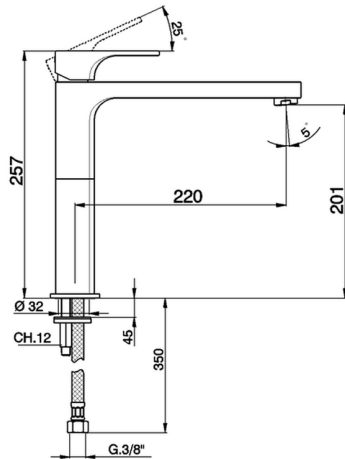

Single lever sink mixer KITCHEN_CU100580

MODEL **CU100580**

Single lever sink mixer, G.3/8" stainless steel flexible hoses

AVAILABLE FINISHINGS

-  **21** 21 Chrome
-  **2B** 2B Polished Nickel
-  **2F** 2F Brushed Nickel
-  **40** 40 Matt Black

CHARACTERISTICS

Cartridge Spare Parts **ZZ94240000**

25 mm Cartridge

2026-05-26