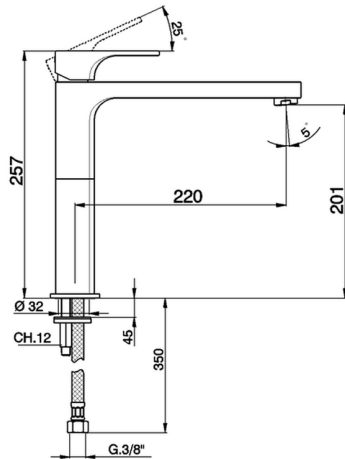

Single lever sink mixer KITCHEN_CU100580

MODEL **CU100580**

Single lever sink mixer, swivel spout, G.3/8" stainless steel flexible hoses

AVAILABLE FINISHINGS

-  **21** 21 Chrome
-  **2B** 2B Polished Nickel
-  **2F** 2F Brushed Nickel
-  **40** 40 Matt Black

CHARACTERISTICS

Cartridge Spare Parts **ZZ94240000**

25 mm Cartridge

2026-05-01