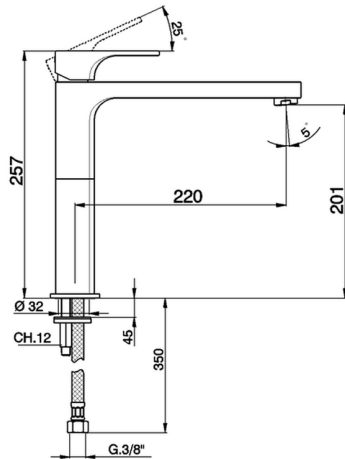

Single lever sink mixer KITCHEN_CU100580

MODEL **CU100580**

Single lever sink mixer, swivel spout, G.3/8" stainless steel flexible hoses

AVAILABLE FINISHINGS

-  **21** 21 Chrome
-  **2B** 2B Polished Nickel
-  **2F** 2F Brushed Nickel
-  **40** 40 Matt Black

CHARACTERISTICS

Cartridge Spare Parts **ZZ94240000**

25 mm Cartridge

2026-04-08