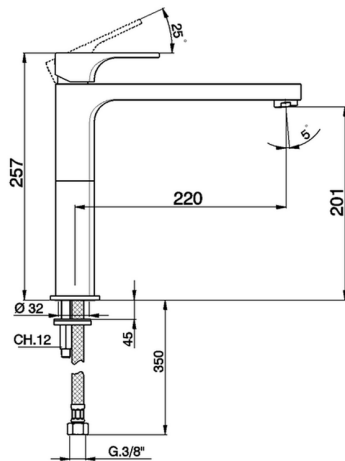

## Single lever sink mixer KITCHEN\_CU100580

MODEL **CU100580**

Single lever sink mixer, G.3/8" stainless steel flexible hoses

### CHARACTERISTICS

Cartridge Spare Parts **ZZ94240000**

**25 mm Cartridge**

2026-06-24