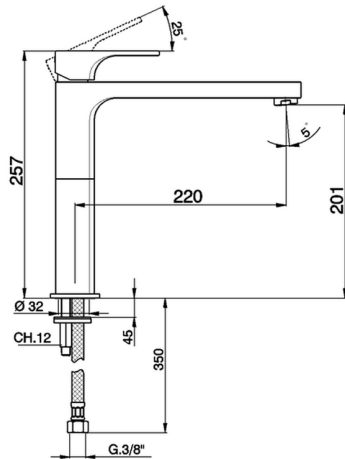

Single lever sink mixer KITCHEN_CU100580

MODEL **CU100580**

Single lever sink mixer, swivel spout, G.3/8" stainless steel flexible hoses

AVAILABLE FINISHINGS

- 
21 21 Chrome
- 
2B 2B Polished Nickel
- 
2F 2F Brushed Nickel
- 
40 40 Matt Black

CHARACTERISTICS

Cartridge Spare Parts **ZZ94240000**

25 mm Cartridge

2026-04-06