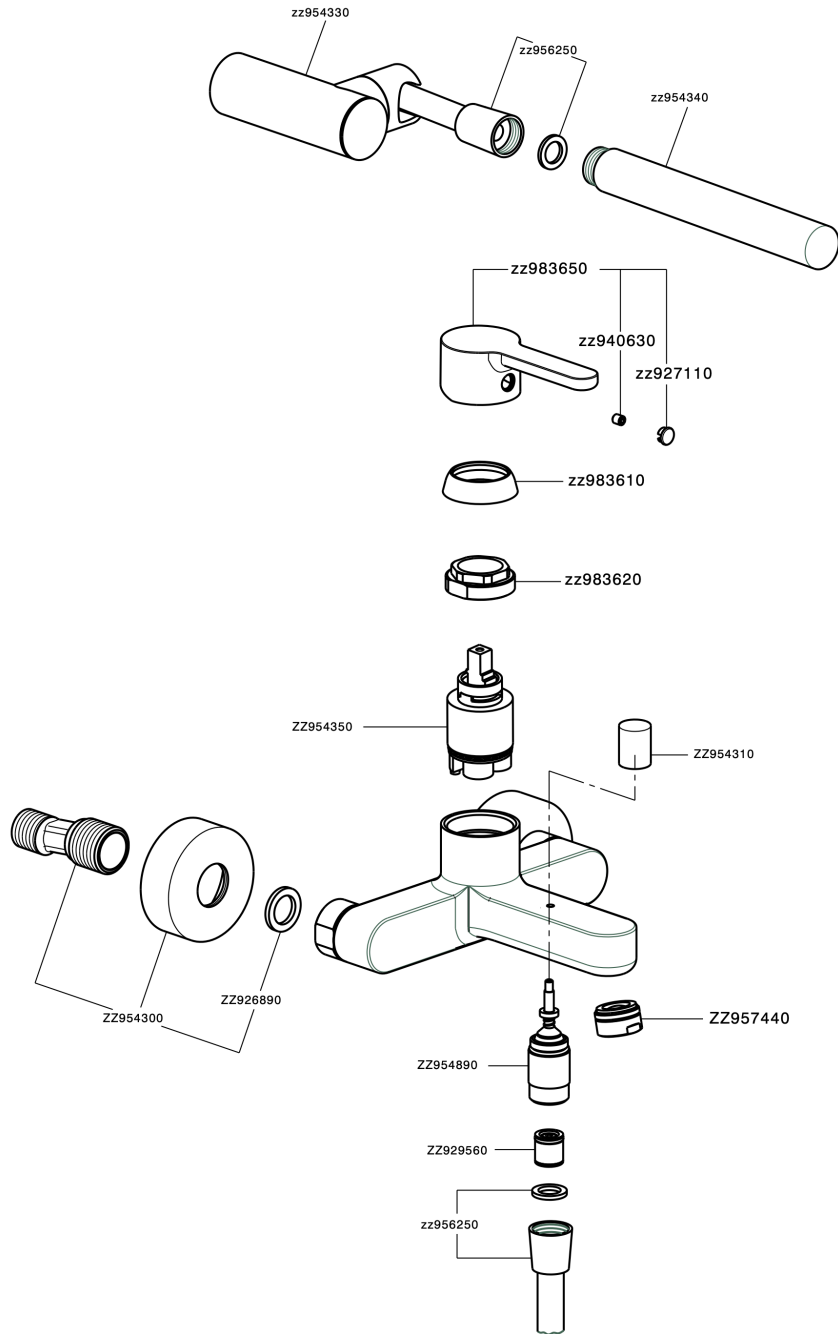

## Single lever bath mixer, with shower set H2\_H2000123

MODEL **H2000123**

Single lever bath mixer, with shower set, wall mounted adjustable handshower bracket, ABS D.26 mm minimalistic one spray handshower, Brass 150 cm flexible hose

AVAILABLE FINISHINGS

CHARACTERISTICS

Cartridge Spare Parts **ZZ95435000**

**35 mm Cartridge**

### EcoStop

EcoStop feature limits water flow to approximately 50% of maximum output with one point of resistance on setting. Push slightly past the middle stop only when full water output is required. This will save water up to 50%.

## Single lever bath mixer, with shower set H2\_H2000123

H2000123

<https://en.huberitalia.com/single-lever-bath-mixer-with-shower-set-h2-h2000123>

2026-06-27