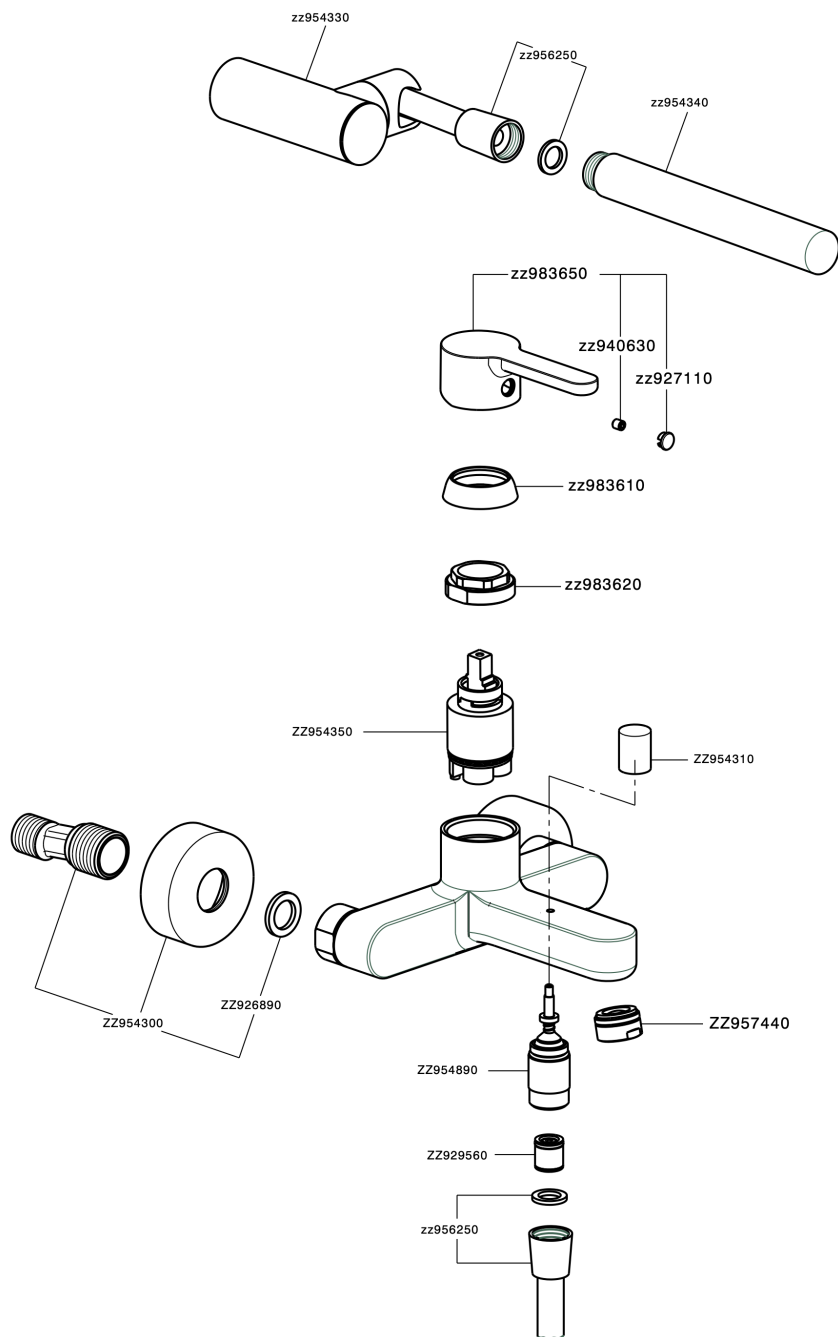

## Single lever bath mixer, with shower set H2\_H2000123

MODEL **H2000123**

Single lever bath mixer, with shower set, wall mounted adjustable handshower bracket, ABS D.26 mm minimalistic one spray handshower, Brass 150 cm flexible hose

AVAILABLE FINISHINGS

CHARACTERISTICS

Cartridge Spare Parts **ZZ95435000**

**35 mm Cartridge**

### EcoStop

EcoStop feature limits water flow to approximately 50% of maximum output with one point of resistance on setting. Push slightly past the middle stop only when full water output is required. This will save water up to 50%.

## Single lever bath mixer, with shower set H2\_H2000123

H2000123

<https://en.huberitalia.com/single-lever-bath-mixer-with-shower-set-h2-h2000123>

2026-04-05