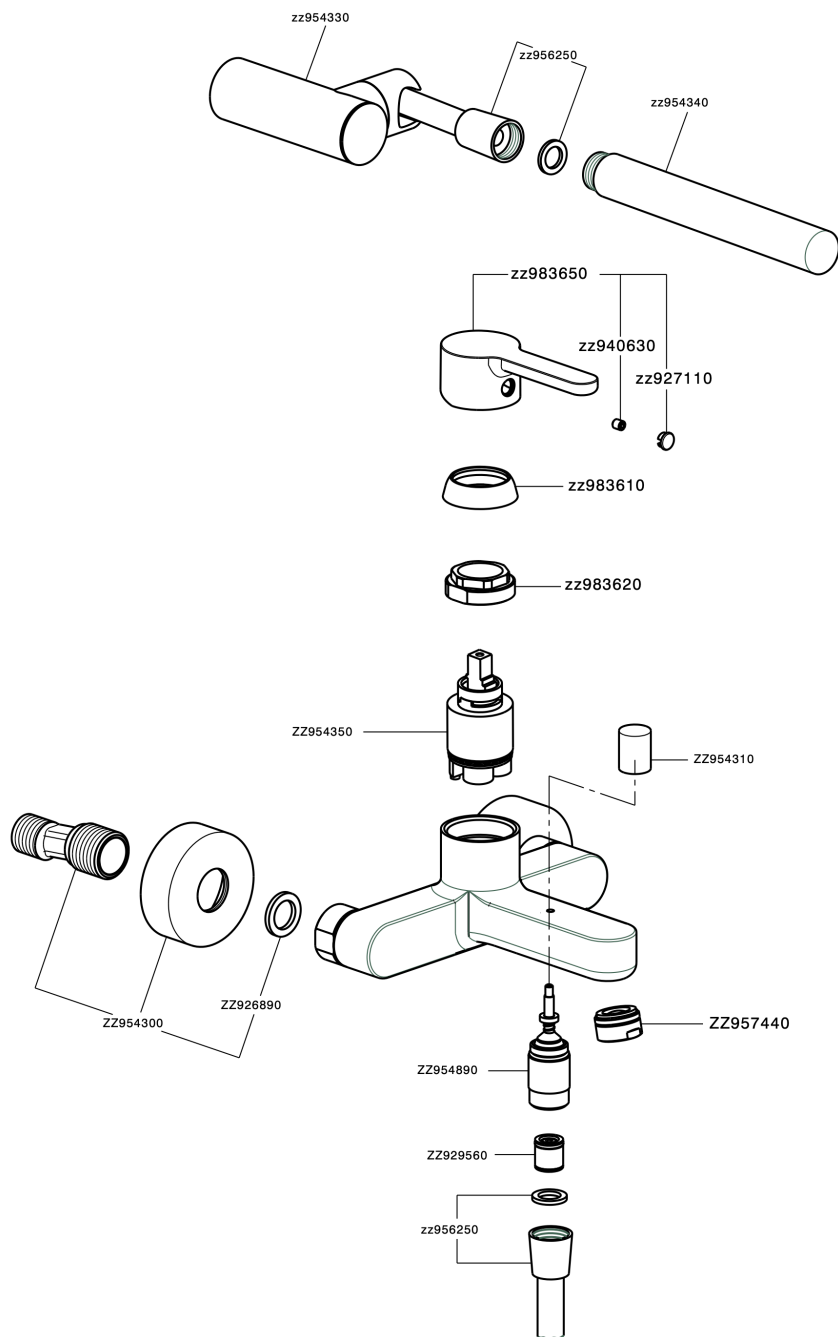

## Single lever bath mixer, with shower set H2\_H2000123

MODEL **H2000123**

Single lever bath mixer, with shower set, wall mounted adjustable handshower bracket, ABS D.26 mm minimalistic one spray handshower, Brass 150 cm flexible hose

AVAILABLE FINISHINGS

CHARACTERISTICS

Cartridge Spare Parts **ZZ95435000**

**35 mm Cartridge**

### EcoStop

EcoStop feature limits water flow to approximately 50% of maximum output with one point of resistance on setting. Push slightly past the middle stop only when full water output is required. This will save water up to 50%.

## Single lever bath mixer, with shower set H2\_H2000123

H2000123

<https://en.huberitalia.com/single-lever-bath-mixer-with-shower-set-h2-h2000123>

2026-06-05