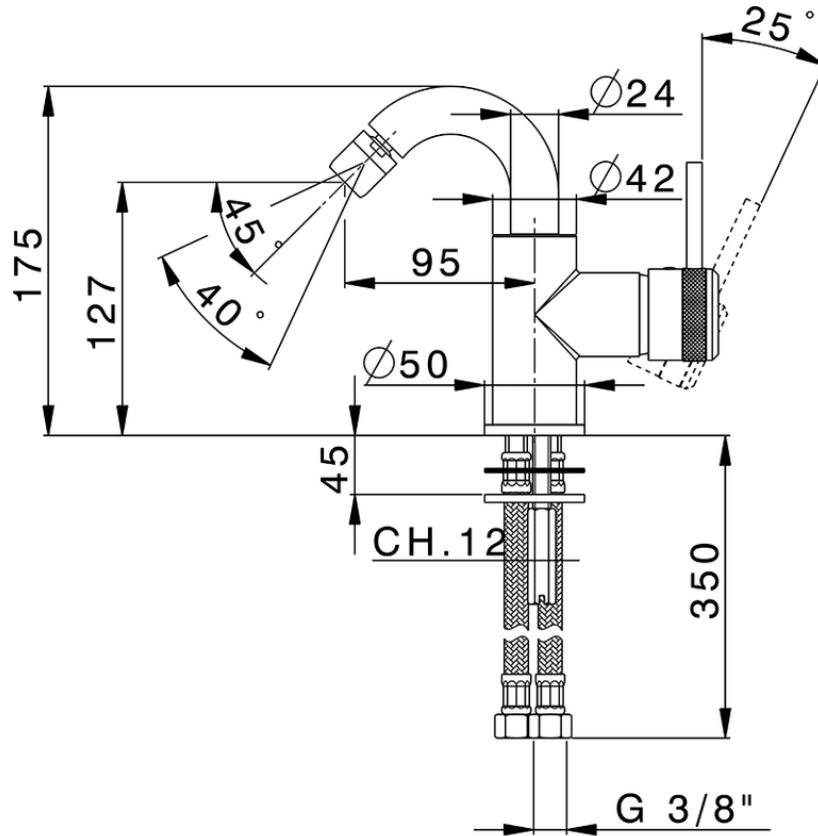

Single lever bidet mixer EnergySave CHRONOS_CR002565

CR002565

<https://en.huberitalia.com/single-lever-bidet-mixer-energysave-chronos-cr002565>

2025-01-07