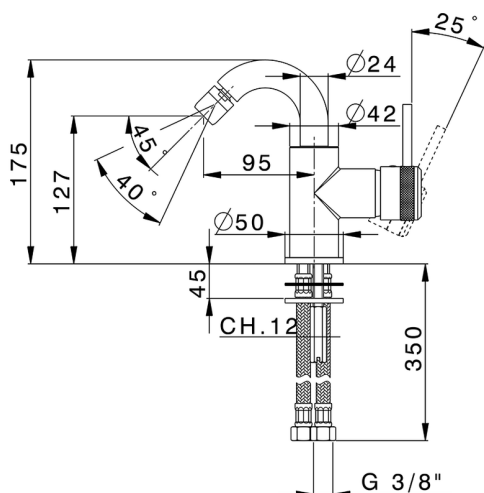

Single lever bidet mixer EnergySave CHRONOS_CR002565

MODEL **CR002565**

Single lever bidet mixer EnergySave, swivel spout, without automatic pop-up waste, G.3/8" stainless steel flexible hose

AVAILABLE FINISHINGS

-  **21** 21 Chrome
-  **2F** 2F Brushed Nickel
-  **2Q** 2Q Black Titanium

CHARACTERISTICS

Cartridge Spare Parts **ZZ95409000**

35 mm Cartridge

EcoStop

EcoStop feature limits water flow to approximately 50% of maximum output with one point of resistance on setting. Push slightly past the middle stop only when full water output is required. This will save water up to 50%.

EnergySave

Thanks to the EnergySave device, only cold water will be drawn if the lever is operated in the central position, so that the water heater will not be engaged and no hot water wasted, leading to considerable savings in energy and costs. The temperature can be adjusted by rotating the lever to the left, until the desired temperature is reached.