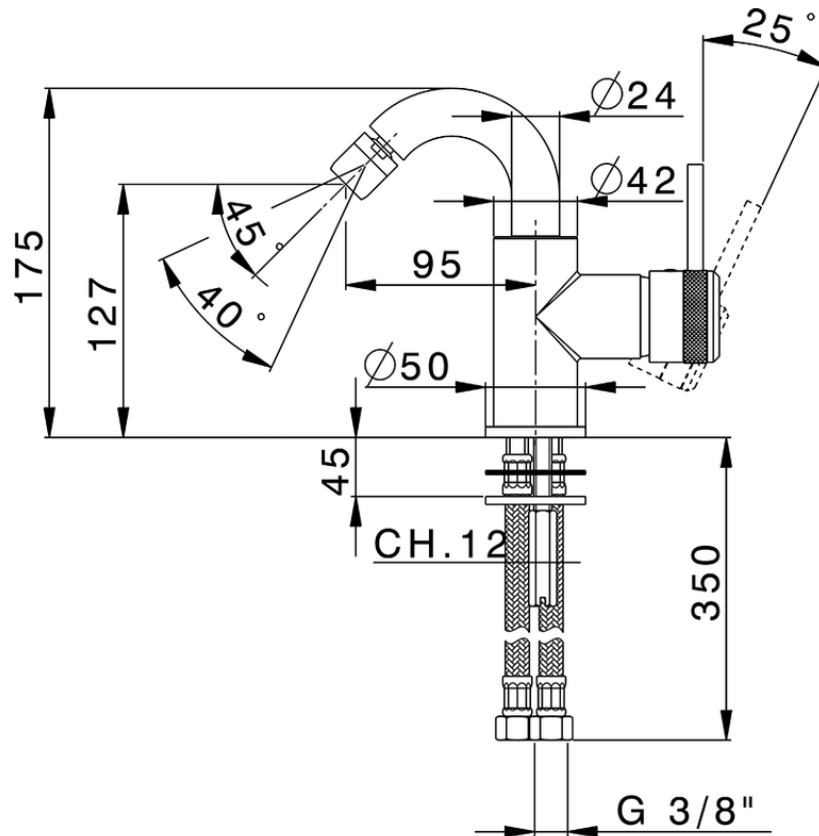

Single lever bidet mixer EnergySave CHRONOS_CR002565

CR002565

<https://en.huberitalia.com/single-lever-bidet-mixer-energysave-chronos-cr002565>

2025-01-05