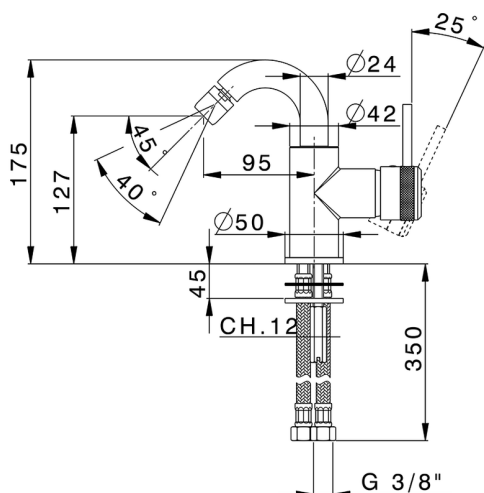

## Single lever bidet mixer EnergySave CHRONOS\_CR002565

MODEL **CR002565**

Single lever bidet mixer EnergySave, swivel spout, without automatic pop-up waste, G.3/8" stainless steel flexible hose

### CHARACTERISTICS

Cartridge Spare Parts **ZZ95409000**

**35 mm Cartridge**

#### EcoStop

EcoStop feature limits water flow to approximately 50% of maximum output with one point of resistance on setting. Push slightly past the middle stop only when full water output is required. This will save water up to 50%.