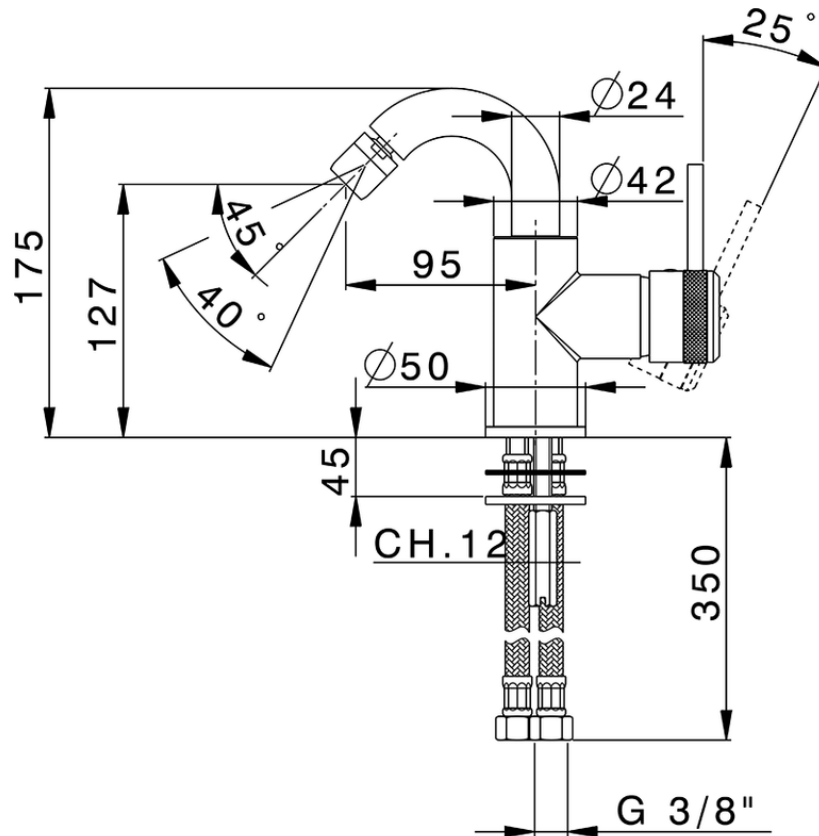

Single lever bidet mixer EnergySave CHRONOS_CR002565

CR002565

<https://en.huberitalia.com/single-lever-bidet-mixer-energysave-chronos-cr002565>

2025-01-07