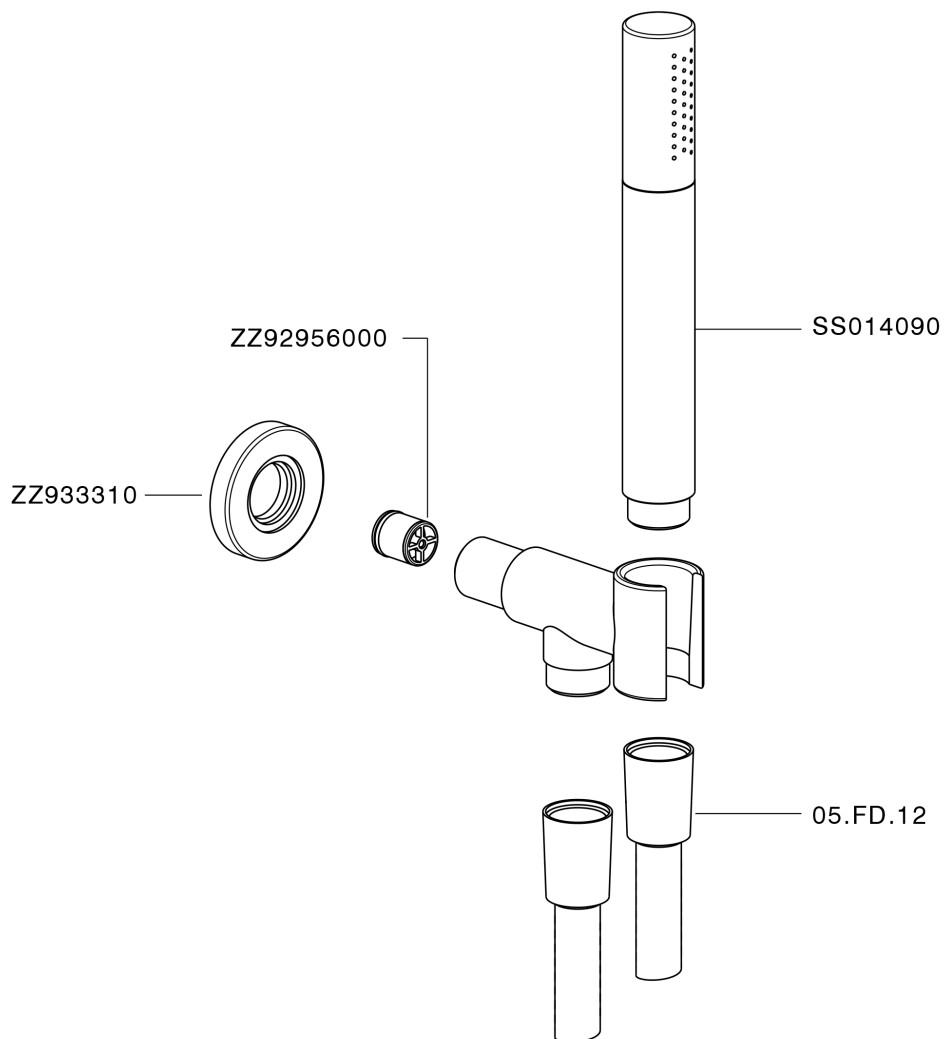

Shower set on wall elbow SHOWER_SS018813

SS018813

<https://en.huberitalia.com/shower-set-on-wall-elbow-shower-ss018813>

2025-04-08