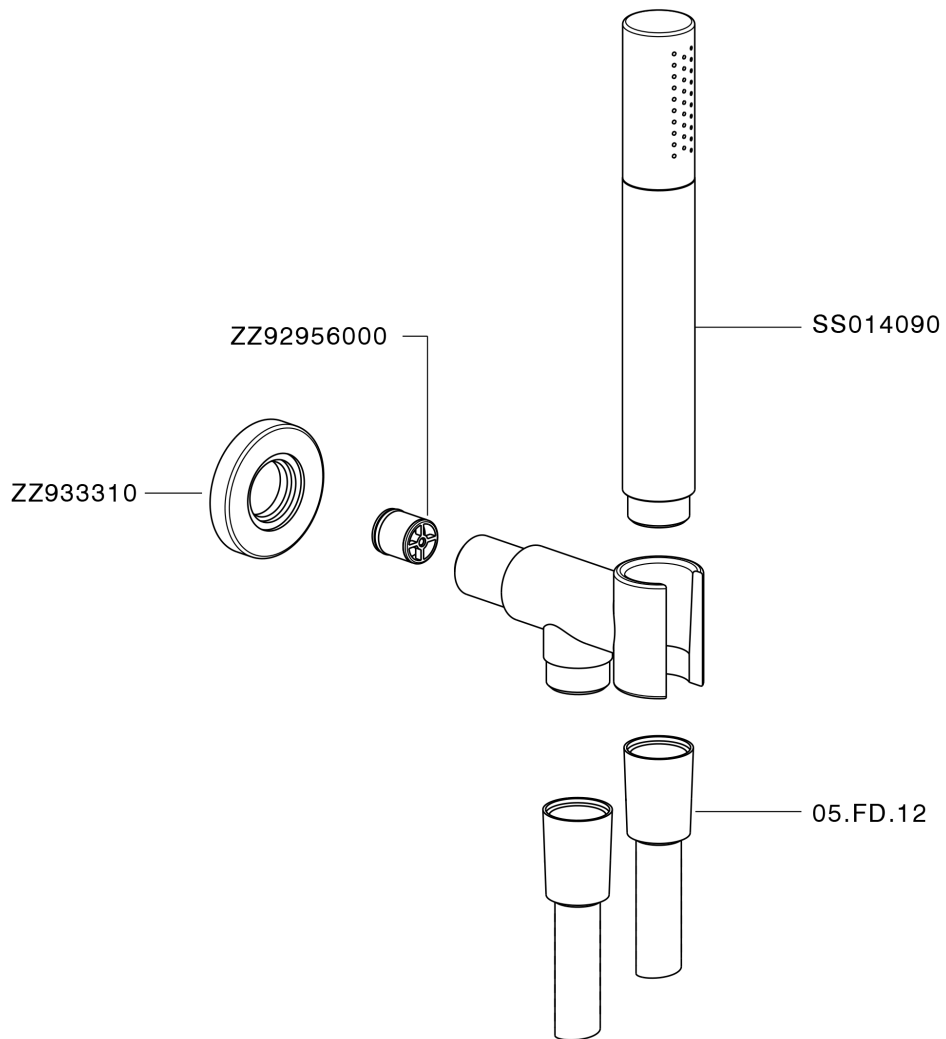

Shower set on wall elbow SHOWER_SS018813

SS018813

<https://en.huberitalia.com/shower-set-on-wall-elbow-shower-ss018813>

2025-04-14