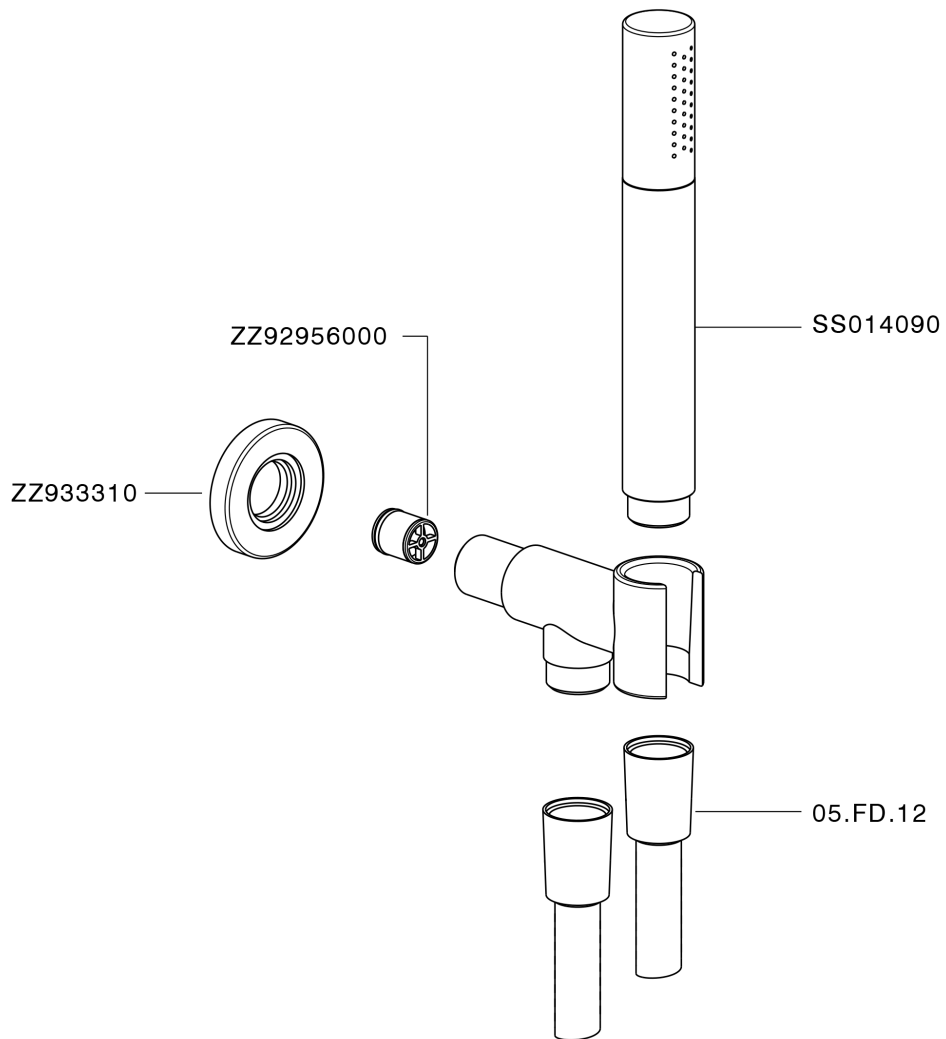

## Shower set on wall elbow SHOWER\_SS018813

SS018813

<https://en.huberitalia.com/shower-set-on-wall-elbow-shower-ss018813>

2025-04-14