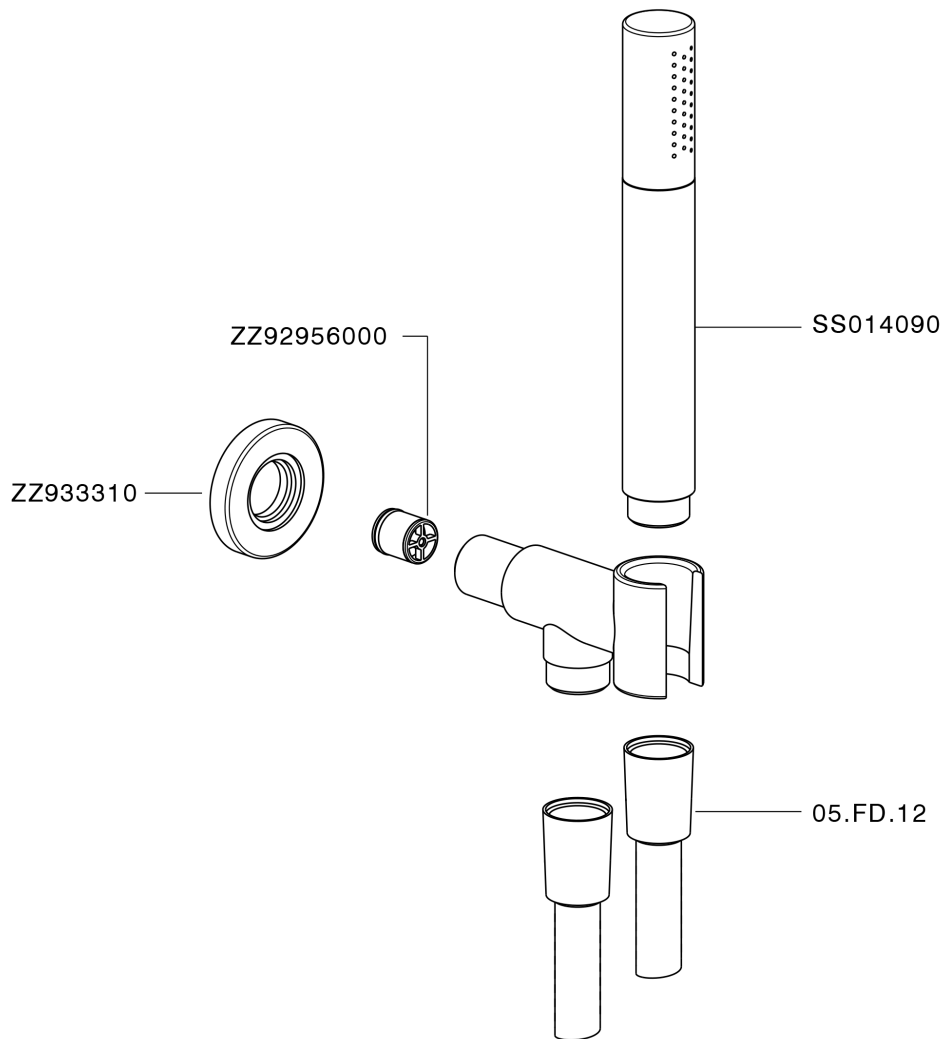

## Shower set on wall elbow SHOWER\_SS018813

SS018813

<https://en.huberitalia.com/shower-set-on-wall-elbow-shower-ss018813>

2025-04-08