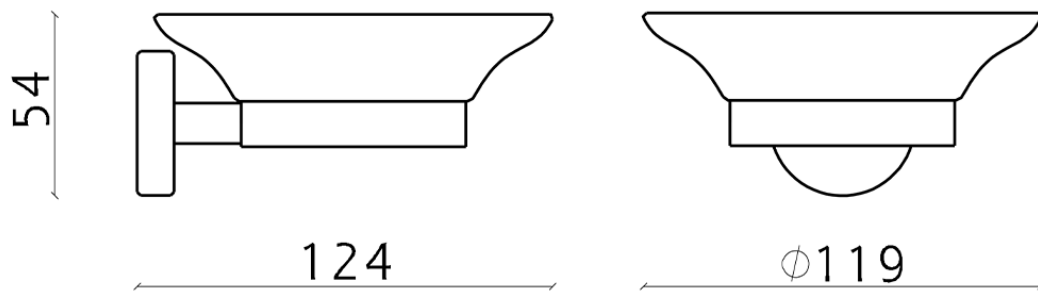

## Wall mounted soap-dish LYNOX\_LX090601

LX090601

<https://en.huberitalia.com/wall-mounted-soap-dish-lynox-lx090601>

2026-04-30