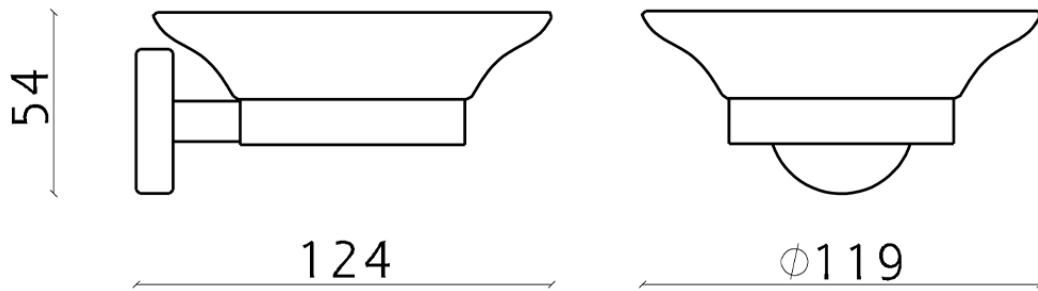

Wall mounted soap-dish LYNOX_LX090601

LX090601

<https://en.huberitalia.com/wall-mounted-soap-dish-lynox-lx090601>

2026-06-27