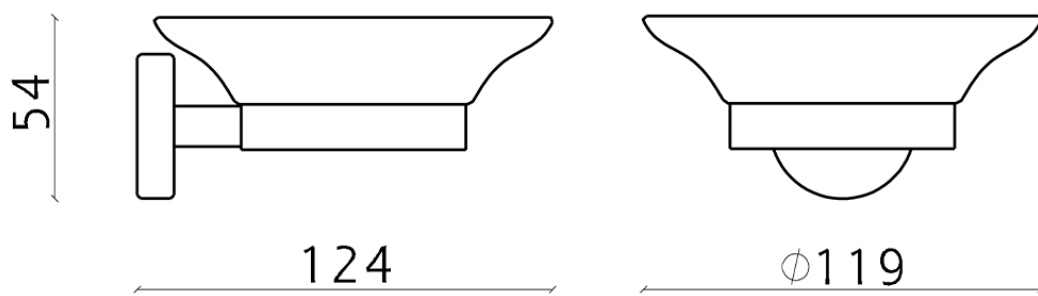

Wall mounted soap-dish LYNOX_LX090601

LX090601

<https://en.huberitalia.com/wall-mounted-soap-dish-lynox-lx090601>

2026-04-08