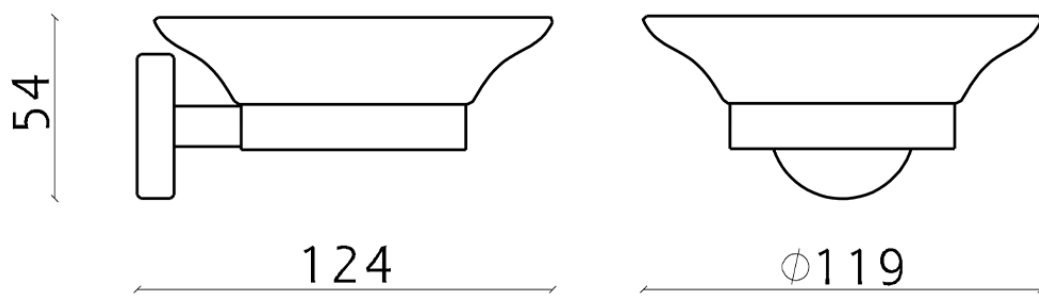

## Wall mounted soap-dish LYNOX\_LX090601

LX090601

<https://en.huberitalia.com/wall-mounted-soap-dish-lynox-lx090601>

2026-06-26