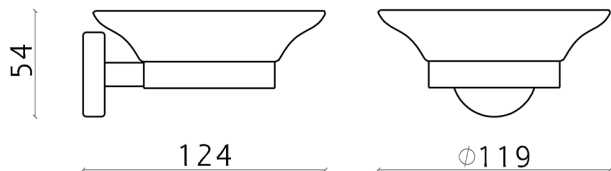

Wall mounted soap-dish LYNOX_LX090601

MODEL **LX090601**

Wall mounted soap-dish, wall mounted with glass tray, Inox AISI 304

AVAILABLE FINISHINGS

D1 D1 Brushed Inox

CHARACTERISTICS

2026-04-06