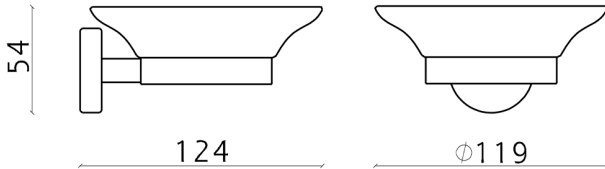

## Wall mounted soap-dish LYNOX\_LX090601

MODEL **LX090601**

Wall mounted soap-dish, wall mounted with glass tray, Inox AISI 304

AVAILABLE FINISHINGS

**D1** D1 Brushed Inox

CHARACTERISTICS

2026-06-27