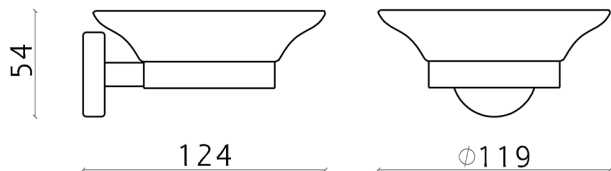

Wall mounted soap-dish LYNOX_LX090601

MODEL **LX090601**

Wall mounted soap-dish, wall mounted with glass tray, Inox AISI 304

AVAILABLE FINISHINGS

D1 D1 Brushed Inox

CHARACTERISTICS

2026-04-30