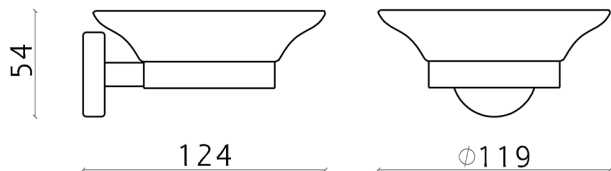

Wall mounted soap-dish LYNOX_LX090601

MODEL **LX090601**

Wall mounted soap-dish, wall mounted with glass tray, Inox AISI 304

AVAILABLE FINISHINGS

D1 D1 Brushed Inox

CHARACTERISTICS

2026-06-06