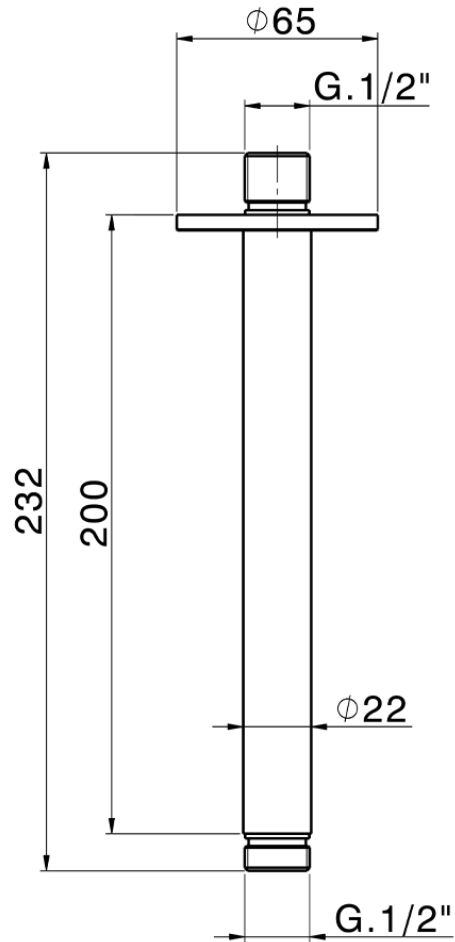

Ceiling shower arm LYNOX_SS013561

SS013561

<https://en.huberitalia.com/ceiling-shower-arm-lynnox-ss013561>

2025-01-02