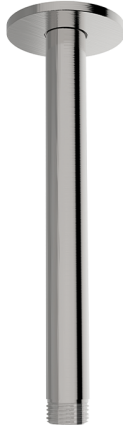

## Ceiling shower arm LYNOX\_SS013561

MODEL **SS013561**

Ceiling shower arm, 200 mm length, Inox AISI 316L

AVAILABLE FINISHINGS

**D1** D1 Brushed Inox

CHARACTERISTICS

2025-01-02