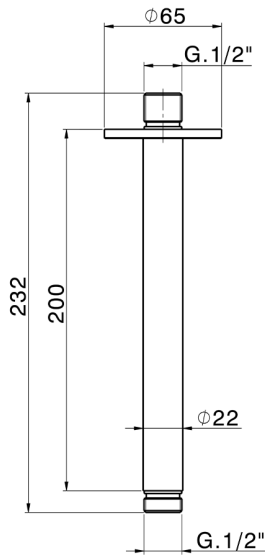

## Ceiling shower arm LYNOX\_SS013561

MODEL **SS013561**

Ceiling shower arm, 200 mm length, Inox AISI 316L

AVAILABLE FINISHINGS

**D1** D1 Brushed Inox

CHARACTERISTICS

2025-01-02