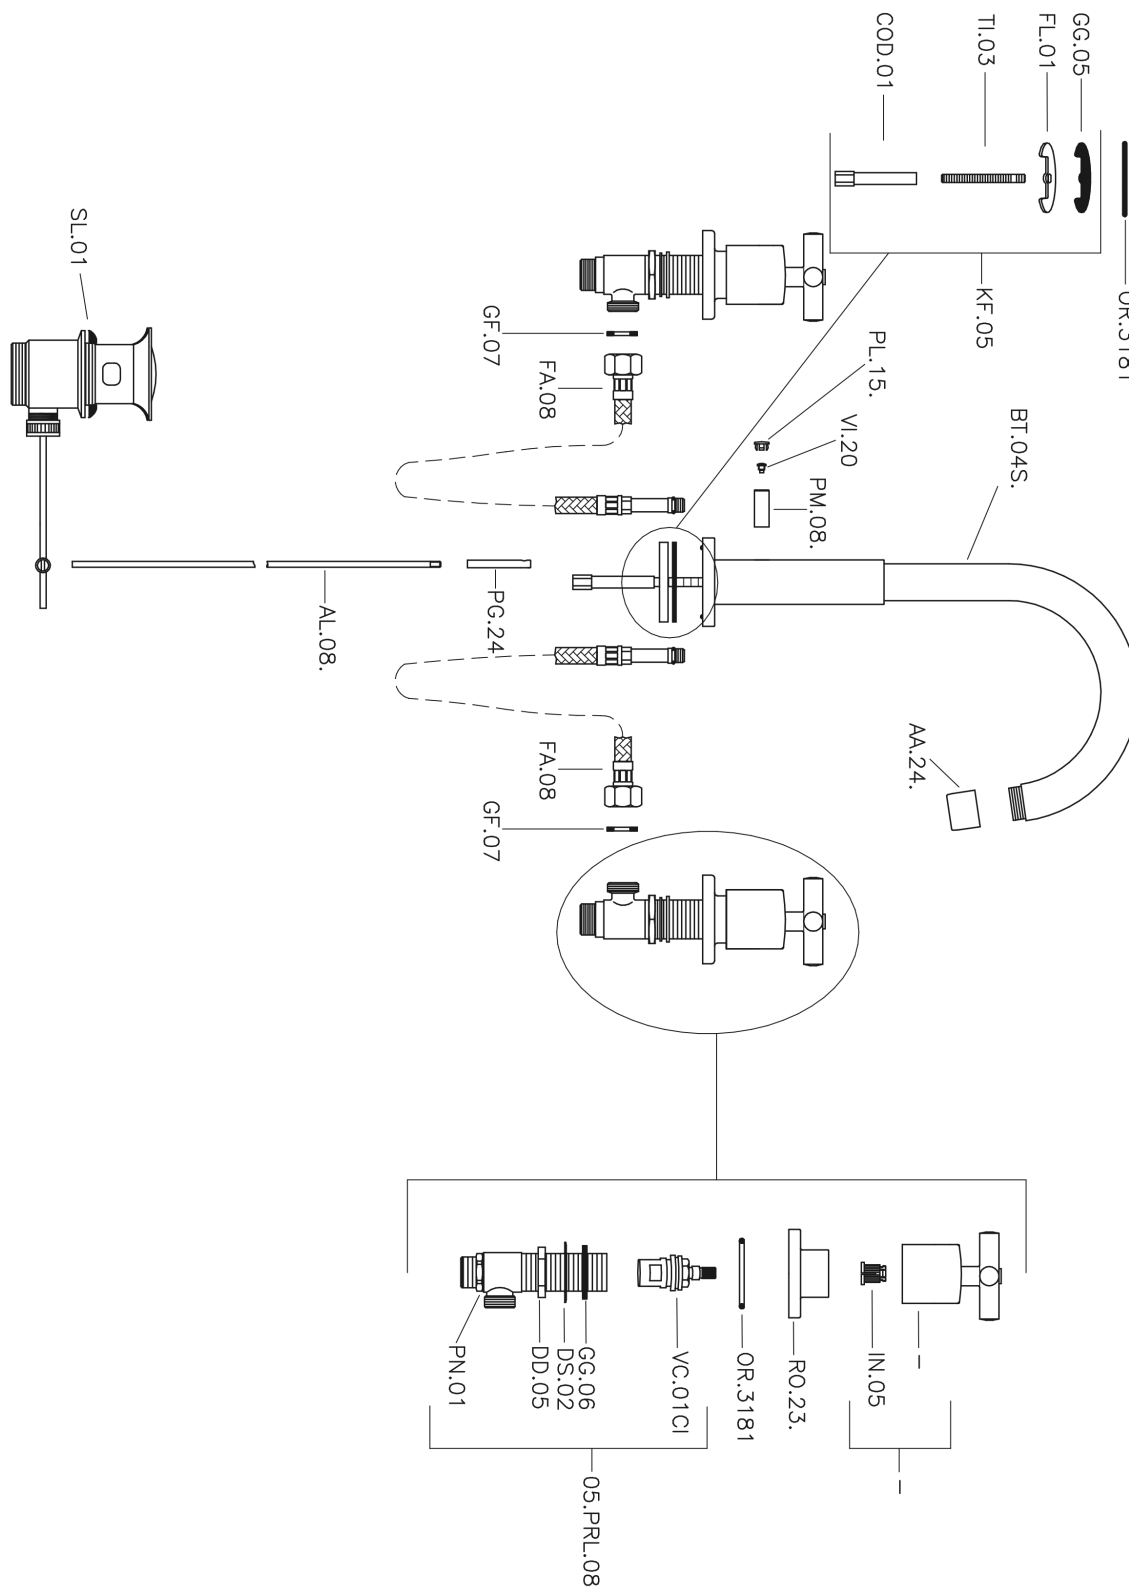

Washbasin 3-holes mixer SUITE_SU001060

MODEL **SU001060**

Washbasin 3-holes mixer, with 1"1/4 automatic pop up waste

AVAILABLE FINISHINGS

-  **21** 21 Chrome
-  **40** 40 Matt Black
-  **2F** 2F Brushed Nickel
-  **2W** 2W Brushed Gold

CHARACTERISTICS

Washbasin 3-holes mixer SUITE_SU001060

SU001060

<https://en.huberitalia.com/washbasin-3-holes-mixer-suite-su001060>

2026-06-27