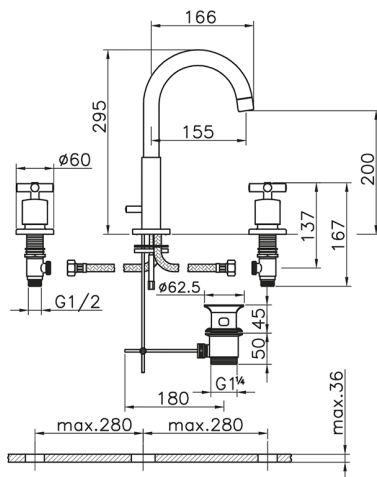

## Washbasin 3-holes mixer SUITE\_SU001060

MODEL **SU001060**

Washbasin 3-holes mixer, with 1"1/4 automatic pop up waste

## Washbasin 3-holes mixer SUITE\_SU001060

SU001060

<https://en.huberitalia.com/washbasin-3-holes-mixer-suite-su001060>

2026-05-17