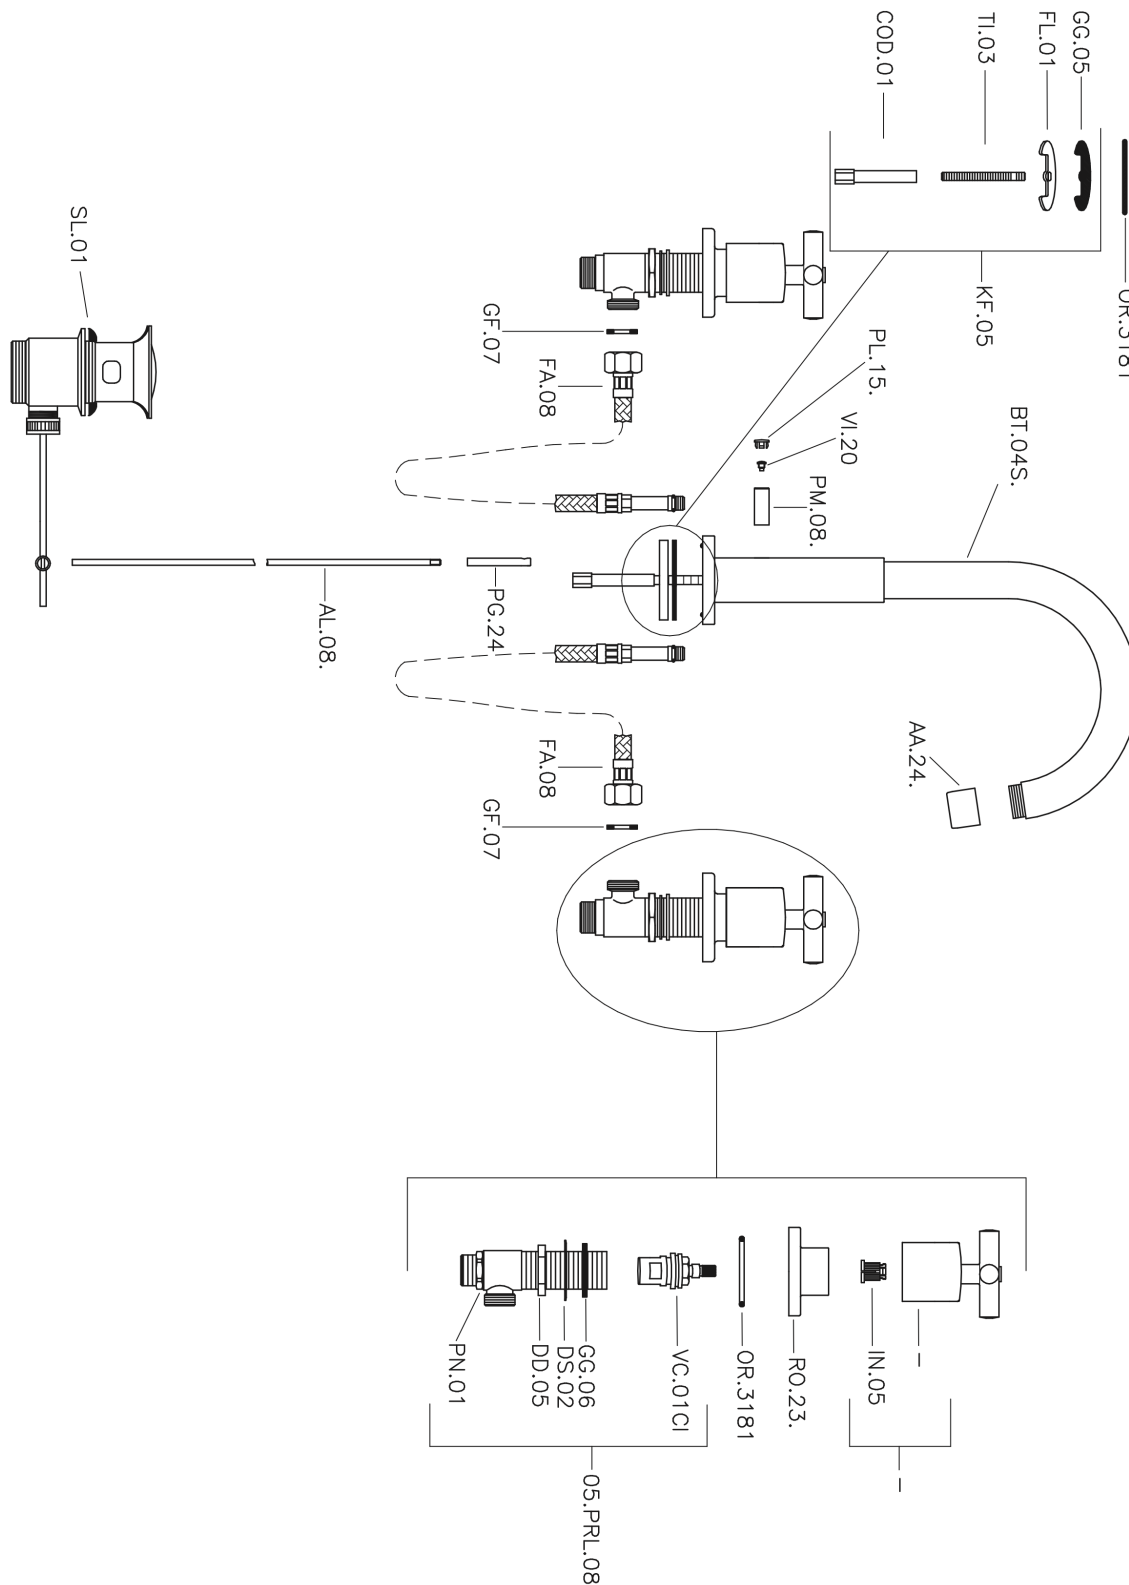

## Washbasin 3-holes mixer SUITE\_SU001060

MODEL **SU001060**

Washbasin 3-holes mixer, with 1"1/4 automatic pop up waste

## Washbasin 3-holes mixer SUITE\_SU001060

SU001060

<https://en.huberitalia.com/washbasin-3-holes-mixer-suite-su001060>

2026-05-17