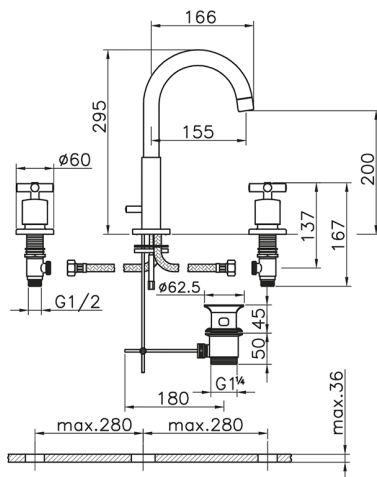

Washbasin 3-holes mixer SUITE_SU001060

MODEL **SU001060**

Washbasin 3-holes mixer, with 1"1/4 automatic pop up waste

AVAILABLE FINISHINGS

-  **21** 21 Chrome
-  **40** 40 Matt Black
-  **2F** 2F Brushed Nickel
-  **2W** 2W Brushed Gold

CHARACTERISTICS

Washbasin 3-holes mixer SUITE_SU001060

SU001060

<https://en.huberitalia.com/washbasin-3-holes-mixer-suite-su001060>

2026-06-27