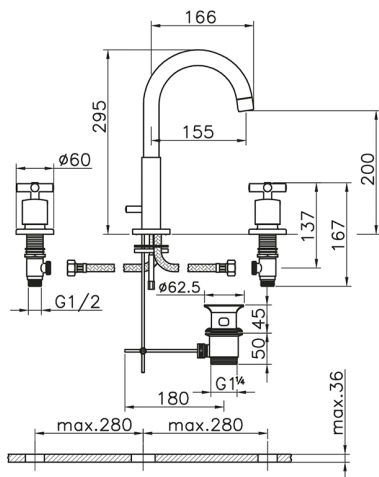

Washbasin 3-holes mixer SUITE_SU001060

MODEL **SU001060**

Washbasin 3-holes mixer, with 1"1/4 automatic pop up waste

AVAILABLE FINISHINGS

-  **21** 21 Chrome
-  **40** 40 Matt Black
-  **2F** 2F Brushed Nickel
-  **2W** 2W Brushed Gold

CHARACTERISTICS

Washbasin 3-holes mixer SUITE_SU001060

SU001060

<https://en.huberitalia.com/washbasin-3-holes-mixer-suite-su001060>

2026-04-11