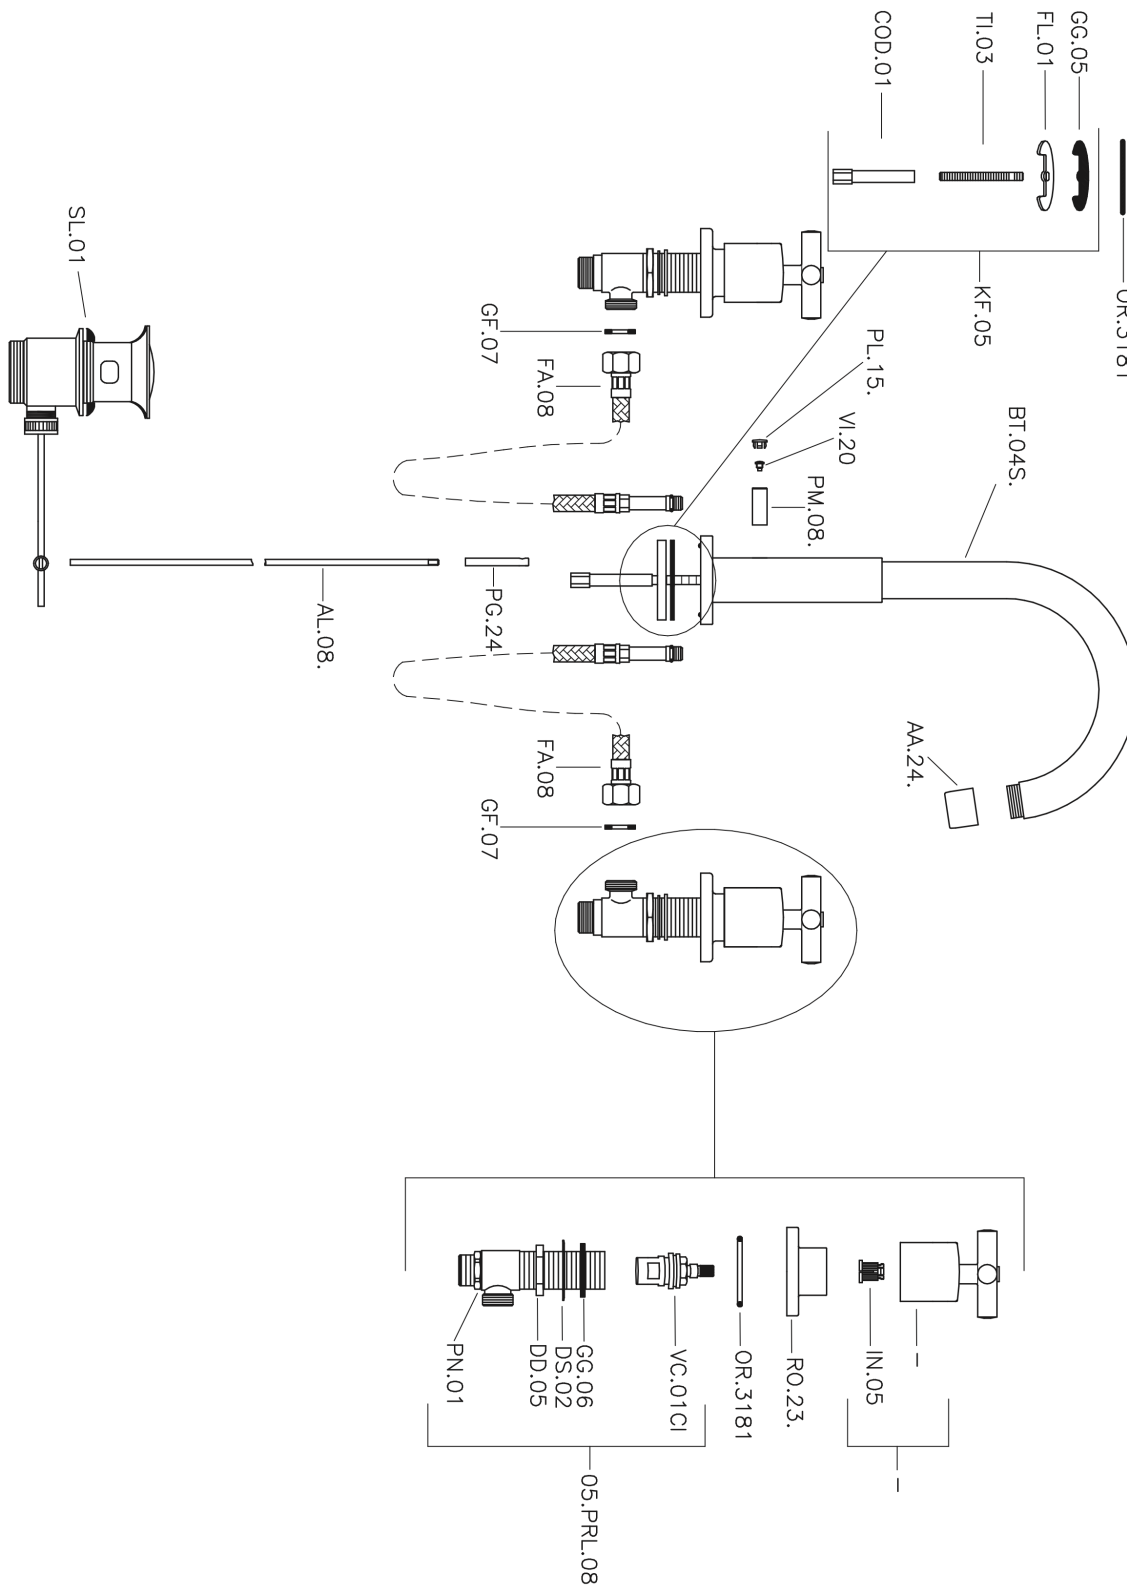

Washbasin 3-holes mixer SUITE_SU001060

MODEL **SU001060**

Washbasin 3-holes mixer, with 1"1/4 automatic pop up waste

AVAILABLE FINISHINGS

-  **21** 21 Chrome
-  **40** 40 Matt Black
-  **2F** 2F Brushed Nickel
-  **2W** 2W Brushed Gold

CHARACTERISTICS

Washbasin 3-holes mixer SUITE_SU001060

SU001060

<https://en.huberitalia.com/washbasin-3-holes-mixer-suite-su001060>

2026-04-11