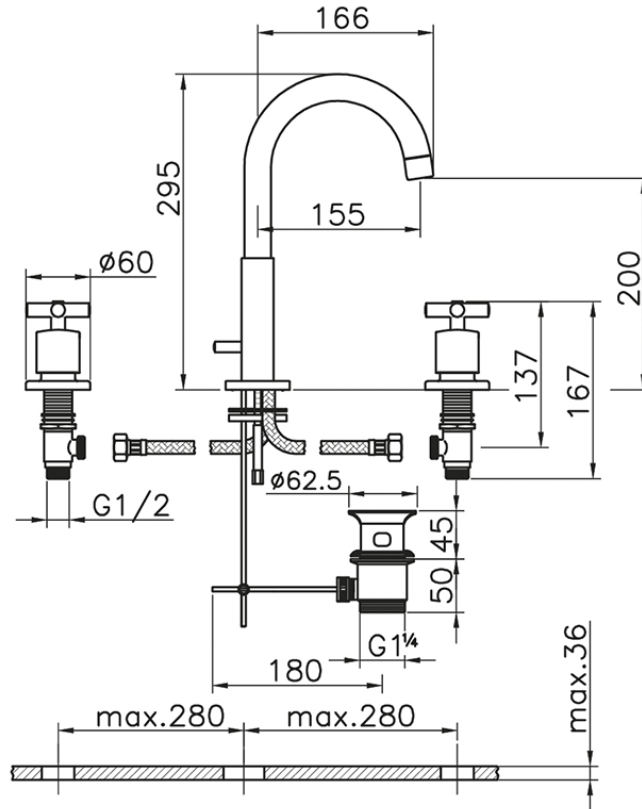

Washbasin 3-holes mixer SUITE_SU001060

SU001060

<https://en.huberitalia.com/washbasin-3-holes-mixer-suite-su001060>

2026-01-11