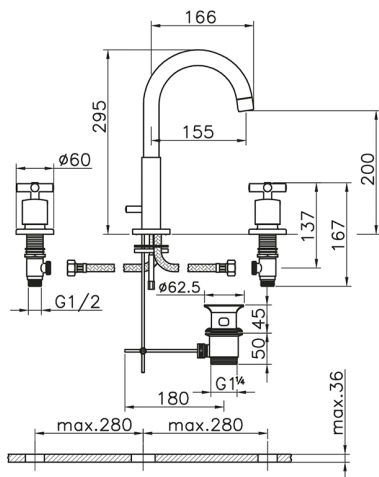

Washbasin 3-holes mixer SUITE_SU001060

MODEL **SU001060**

Washbasin 3-holes mixer, with 1"1/4 automatic pop up waste

AVAILABLE FINISHINGS

-  **21** 21 Chrome
-  **40** 40 Matt Black
-  **2F** 2F Brushed Nickel
-  **2W** 2W Brushed Gold

CHARACTERISTICS

Washbasin 3-holes mixer SUITE_SU001060

SU001060

<https://en.huberitalia.com/washbasin-3-holes-mixer-suite-su001060>

2026-06-13