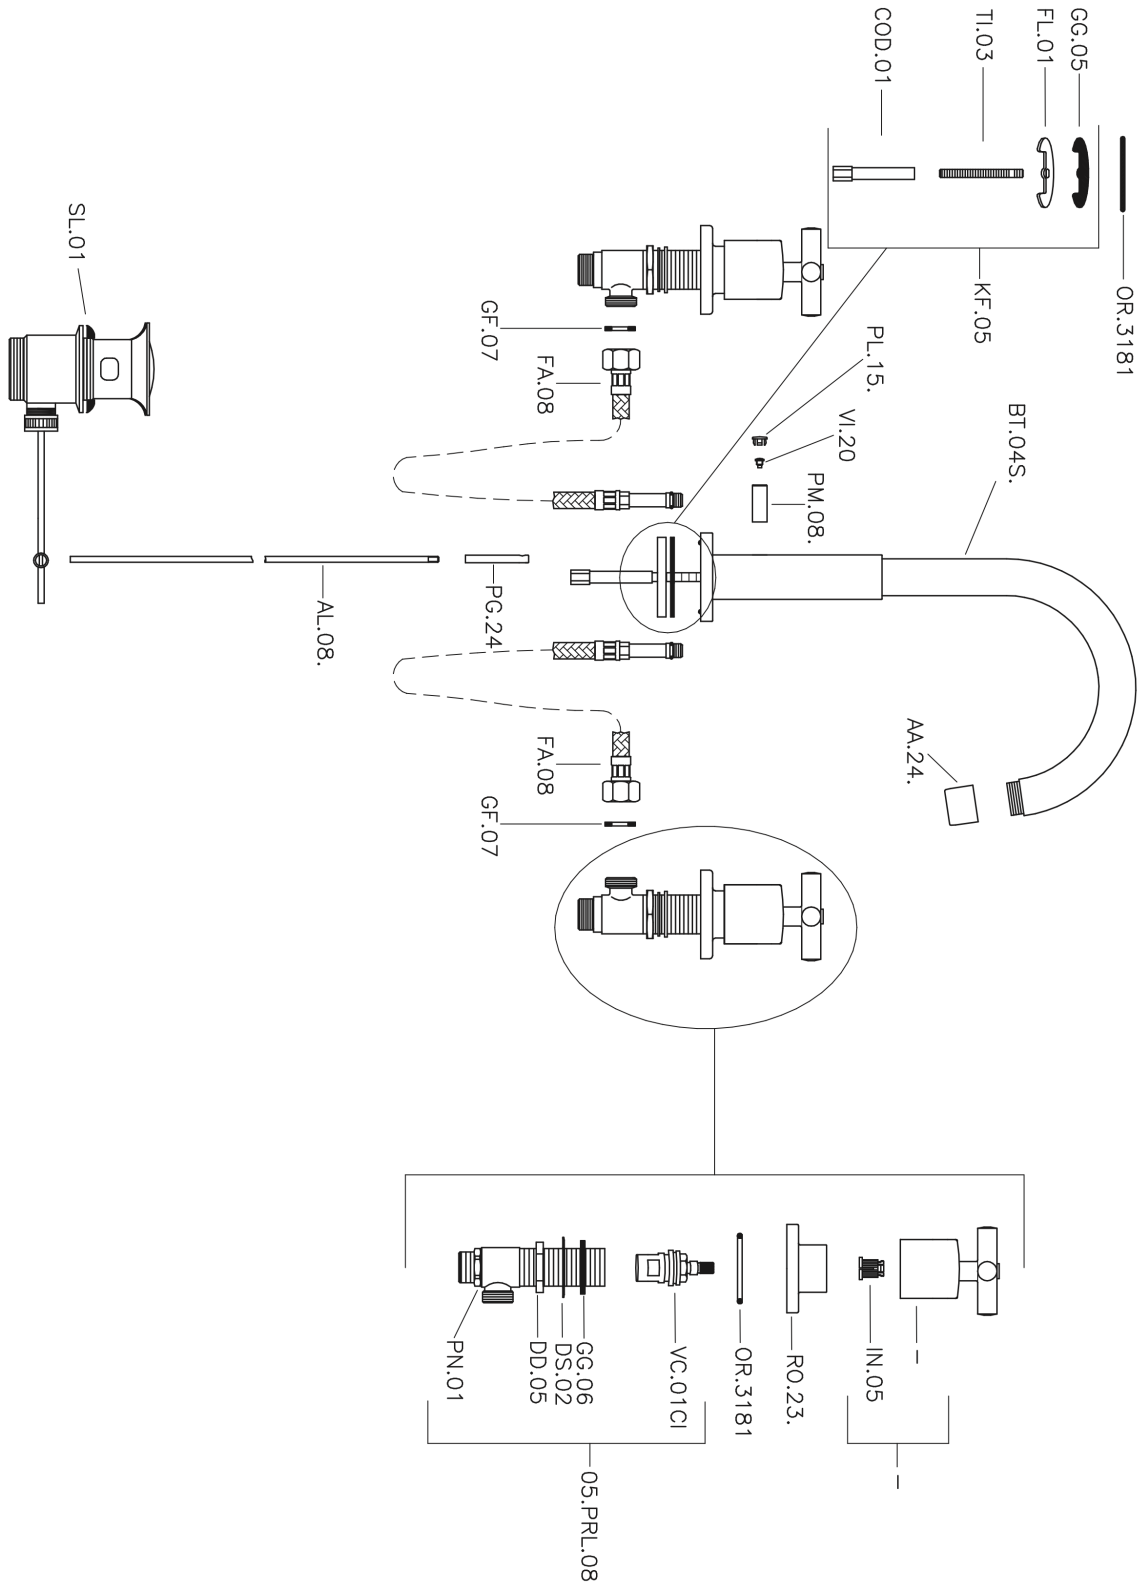

Washbasin 3-holes mixer SUITE_SU001060

MODEL **SU001060**

Washbasin 3-holes mixer, with 1"1/4 automatic pop up waste

AVAILABLE FINISHINGS

-  **21** 21 Chrome
-  **40** 40 Matt Black
-  **2F** 2F Brushed Nickel
-  **2W** 2W Brushed Gold

CHARACTERISTICS

Washbasin 3-holes mixer SUITE_SU001060

SU001060

<https://en.huberitalia.com/washbasin-3-holes-mixer-suite-su001060>

2026-06-13