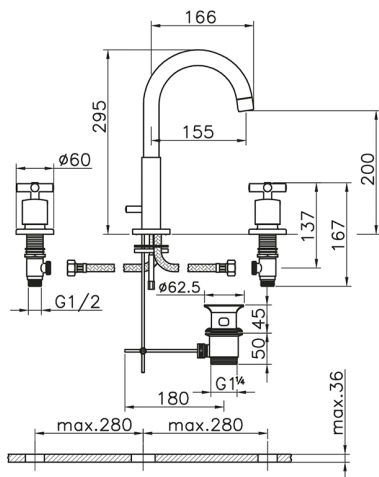

Washbasin 3-holes mixer SUITE_SU001060

MODEL **SU001060**

Washbasin 3-holes mixer, with 1"1/4 automatic pop up waste

AVAILABLE FINISHINGS

-  **21** 21 Chrome
-  **40** 40 Matt Black
-  **2F** 2F Brushed Nickel
-  **2W** 2W Brushed Gold

CHARACTERISTICS

Washbasin 3-holes mixer SUITE_SU001060

SU001060

<https://en.huberitalia.com/washbasin-3-holes-mixer-suite-su001060>

2026-06-06