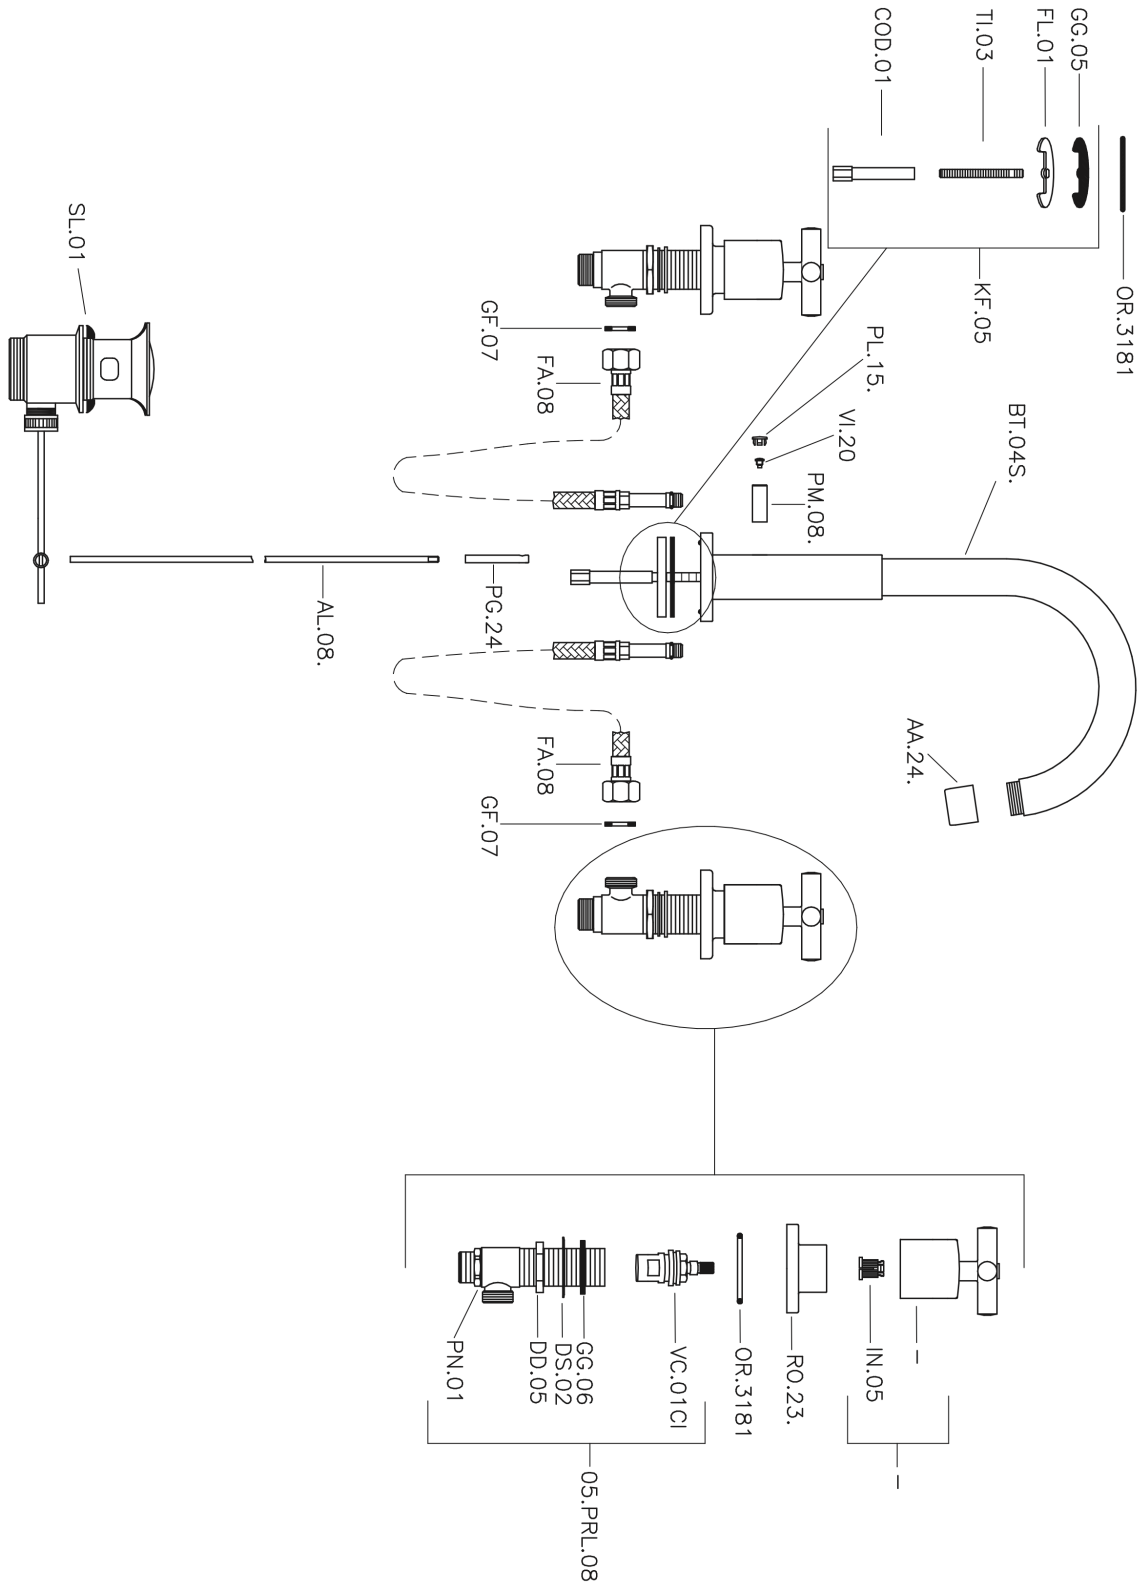

Washbasin 3-holes mixer SUITE_SU001060

MODEL **SU001060**

Washbasin 3-holes mixer, with 1"1/4 automatic pop up waste

AVAILABLE FINISHINGS

-  **21** 21 Chrome
-  **40** 40 Matt Black
-  **2F** 2F Brushed Nickel
-  **2W** 2W Brushed Gold

CHARACTERISTICS

Washbasin 3-holes mixer SUITE_SU001060

SU001060

<https://en.huberitalia.com/washbasin-3-holes-mixer-suite-su001060>

2026-06-06