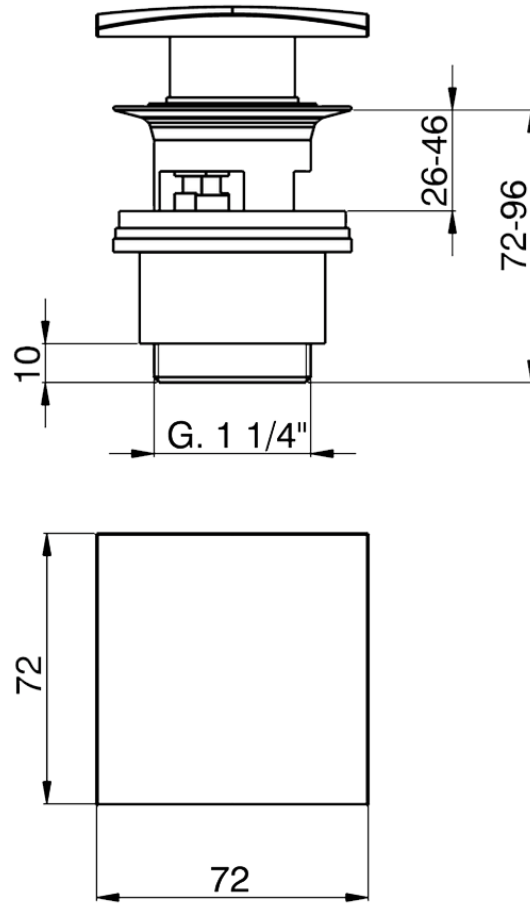

## 1"1/4 click clack drain for basin mixer COMPONENTS\_ZB001622

ZB001622

<https://en.huberitalia.com/11-4-click-clack-drain-for-basin-mixer-components-zb001622>

2024-11-15