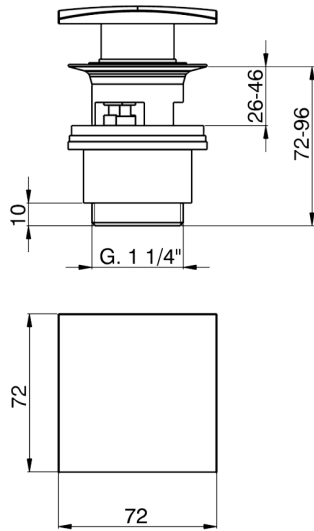

1"1/4 click clack drain for basin mixer COMPONENTS_ZB001622

MODEL **ZB001622**

1"1/4 click clack drain for basin mixer, for overflow bath drain system

AVAILABLE FINISHINGS

- **21** 21 Chrome
- **2B** 2B Polished Nickel
- **2P** 2P Rose Gold

CHARACTERISTICS

2024-11-15