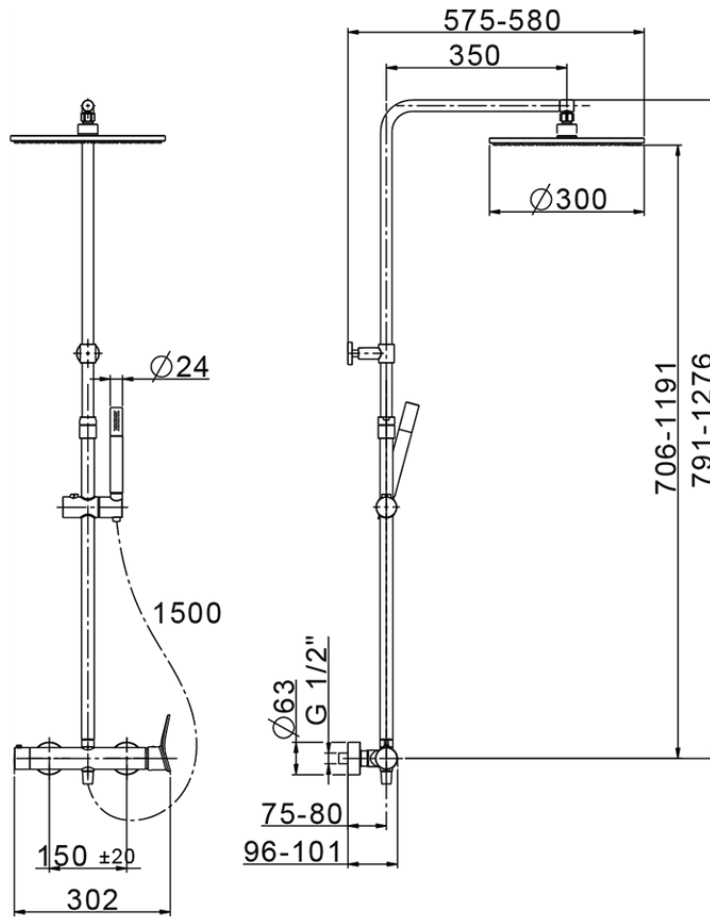

2-function single lever shower set COLUMNS_HC004030

HC004030

<https://en.huberitalia.com/2-function-single-lever-shower-set-columns-hc004030>

2024-11-15