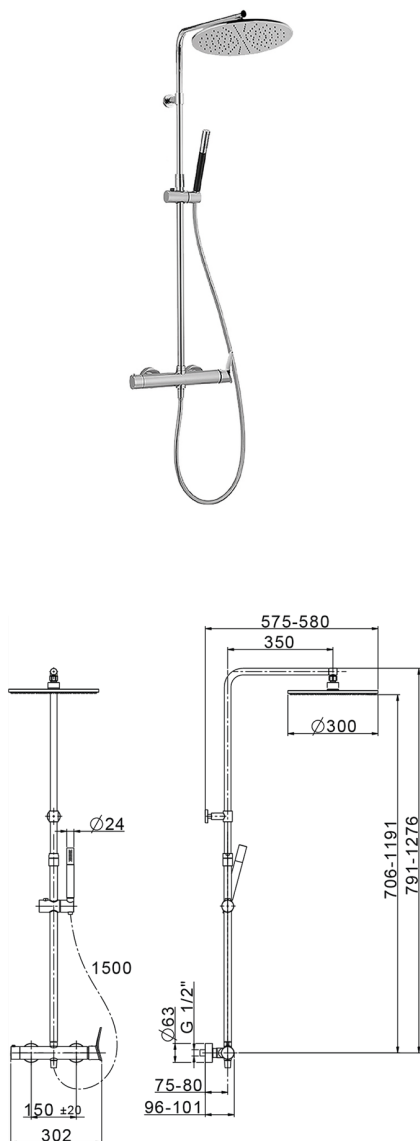

## 2-function single lever shower set COLUMNS\_HC004030

MODEL **HC004030**

2-function single lever shower set, 2-outlet devia stop, adjustable riser column, sliding shower bracket, Brass D.24mm minimalistic one spray handshower, 300 mm Brass round headshower, 150 cm smooth SUPREME flexible hose

### AVAILABLE FINISHINGS

-  **21** 21 Chrome
-  **40** 40 Matt Black
-  **4Q** 4Q Matt White
-  **6T** 6T Chrome/Matt Black

### CHARACTERISTICS

Cartridge Spare Parts **ZZ95409000**

**35 mm Cartridge**

### DeviaStop

The Huber Devia Stop technology allows to adjust the water flow and to direct it to the selected output point (overhead soaker, hand shower, etc).

2024-11-15