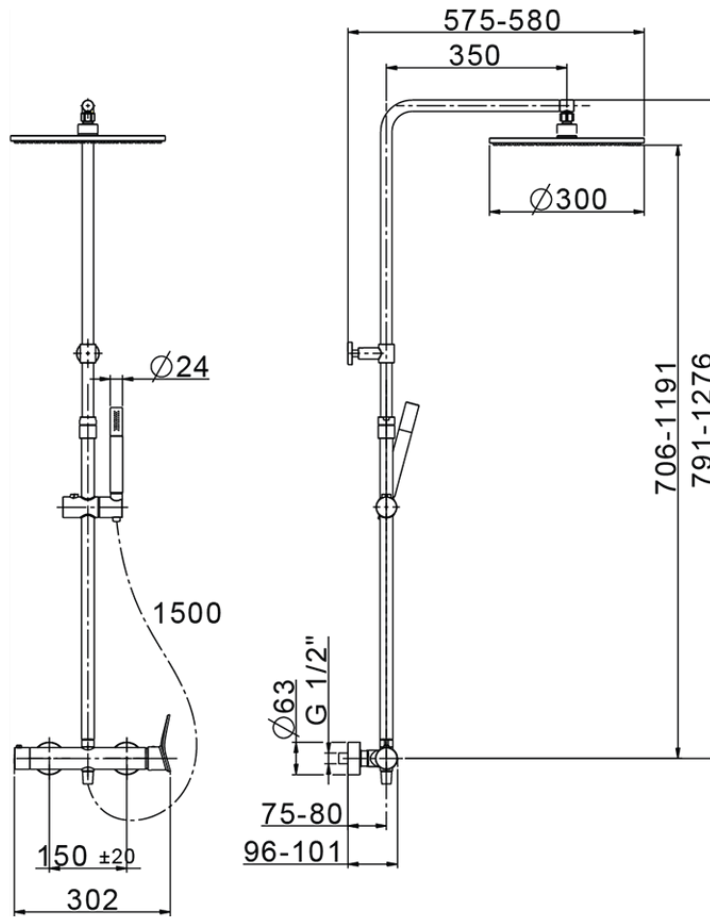

2-function single lever shower set COLUMNS_HC004030

HC004030

<https://en.huberitalia.com/2-function-single-lever-shower-set-columns-hc004030>

2024-11-15