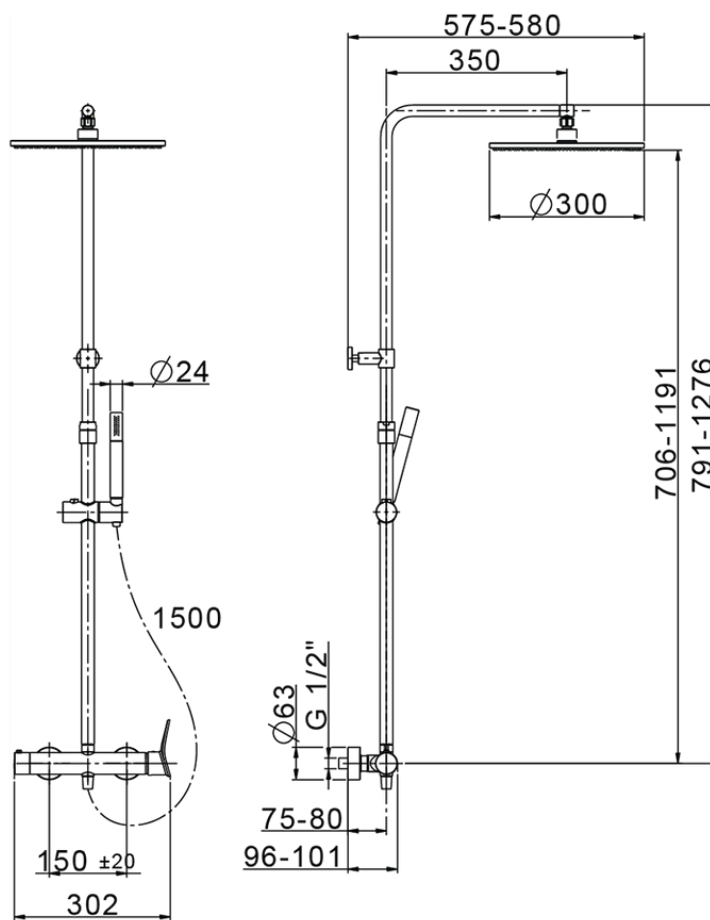

## 2-function single lever shower set COLUMNS\_HC004030

HC004030

<https://en.huberitalia.com/2-function-single-lever-shower-set-columns-hc004030>

2024-11-15