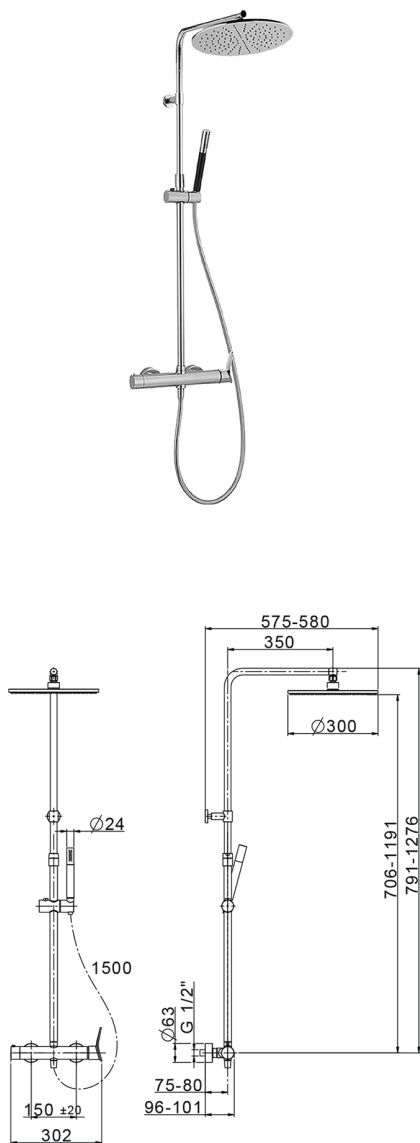

2-function single lever shower set COLUMNS_HC004030

MODEL **HC004030**

2-function single lever shower set, 2-outlet devia stop, adjustable riser column, sliding shower bracket, Brass D.24mm minimalistic one spray handshower, 300 mm Brass round headshower, 150 cm smooth SUPREME flexible hose

AVAILABLE FINISHINGS

-  **21** 21 Chrome
-  **40** 40 Matt Black
-  **4Q** 4Q Matt White
-  **6T** 6T Chrome/Matt Black

CHARACTERISTICS

Cartridge Spare Parts **ZZ95409000**

35 mm Cartridge

DeviaStop

The Huber Devia Stop technology allows to adjust the water flow and to direct it to the selected output point (overhead soaker, hand shower, etc).