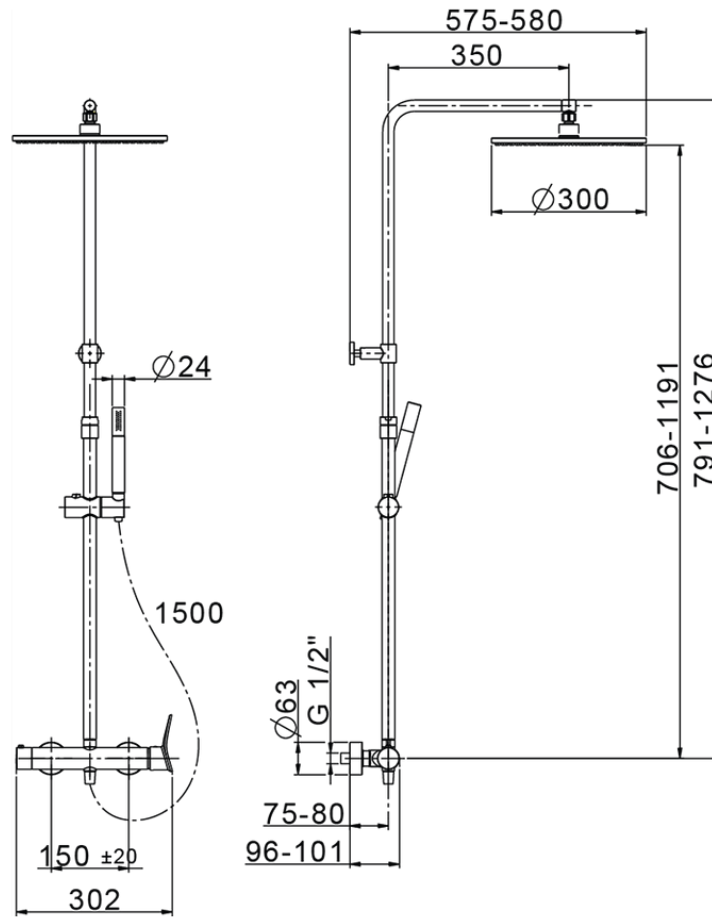

2-function single lever shower set COLUMNS_HC004030

HC004030

<https://en.huberitalia.com/2-function-single-lever-shower-set-columns-hc004030>

2024-11-15