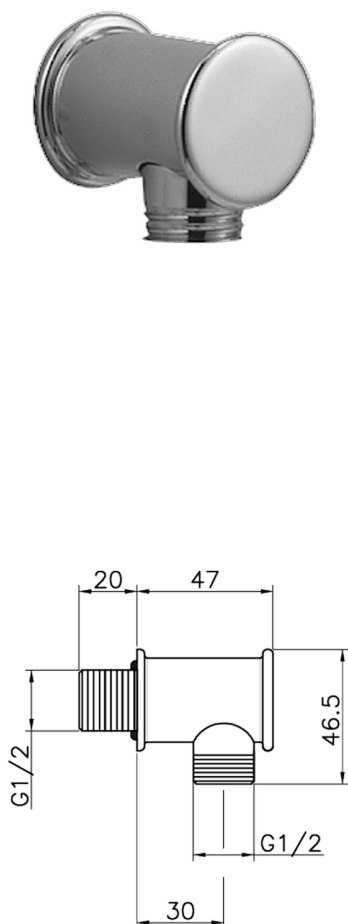

Elbow SHOWER_67.04H.

MODEL **67.04H.**

Elbow

AVAILABLE FINISHINGS

 **AC** AC Satin Brushed Nickel

 **AG** AG Antique Gold

 **BA** BA Old Bronze

 **CR** CR Chrome

 **2W** 2W Brushed Gold

CHARACTERISTICS

2024-10-22