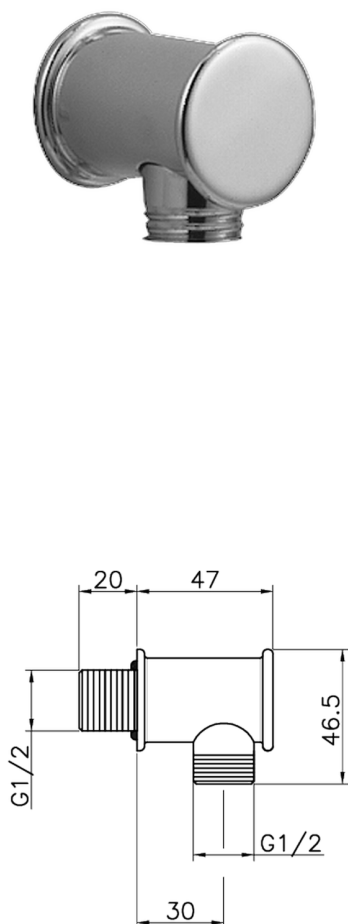

Elbow SHOWER_67.04H.

MODEL **67.04H.**

Elbow

AVAILABLE FINISHINGS

-  **AC** AC Satin Brushed Nickel
-  **AG** AG Antique Gold
-  **BA** BA Old Bronze
-  **CR** CR Chrome
-  **2W** 2W Brushed Gold

CHARACTERISTICS