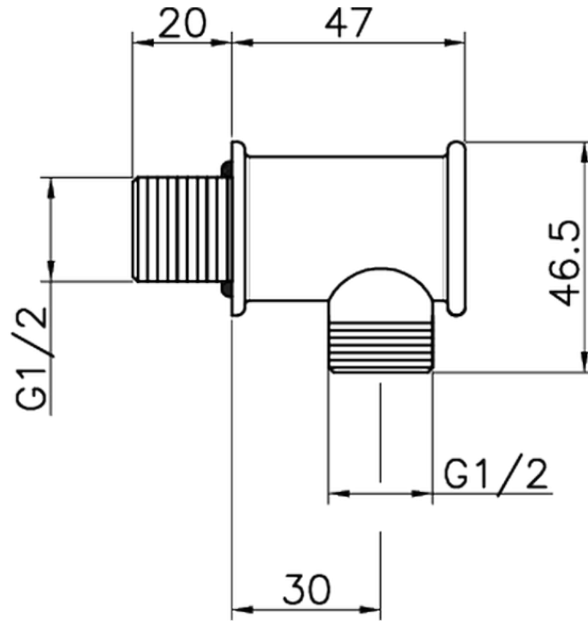

Elbow SHOWER_67.04H.

67.04H.

<https://en.huberitalia.com/elbow-shower-67-04h>

2024-10-22