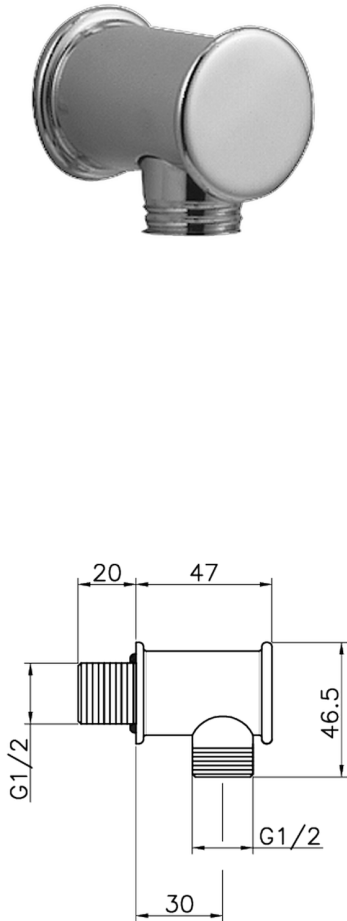

Elbow SHOWER_67.04H.

MODEL **67.04H.**

Elbow

AVAILABLE FINISHINGS

 **AC** AC Satin Brushed Nickel

 **AG** AG Antique Gold

 **BA** BA Old Bronze

 **CR** CR Chrome

 **2W** 2W Brushed Gold

CHARACTERISTICS

2024-10-22